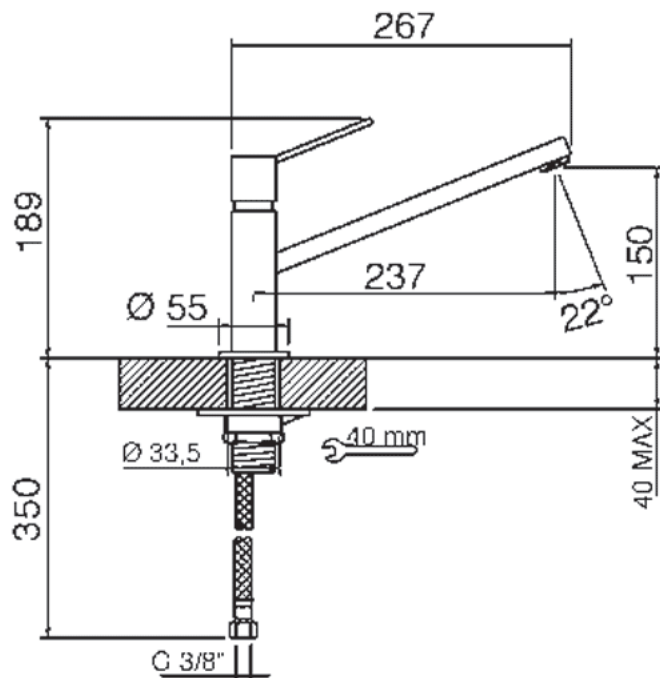

ST550SC

smeg single-lever kitchen mixer tap

satin chrome finish
Italian ceramic cartridge
swivel spout
modern squareline

PLEASE NOTE: drawings are not to scale. They are to assist only.