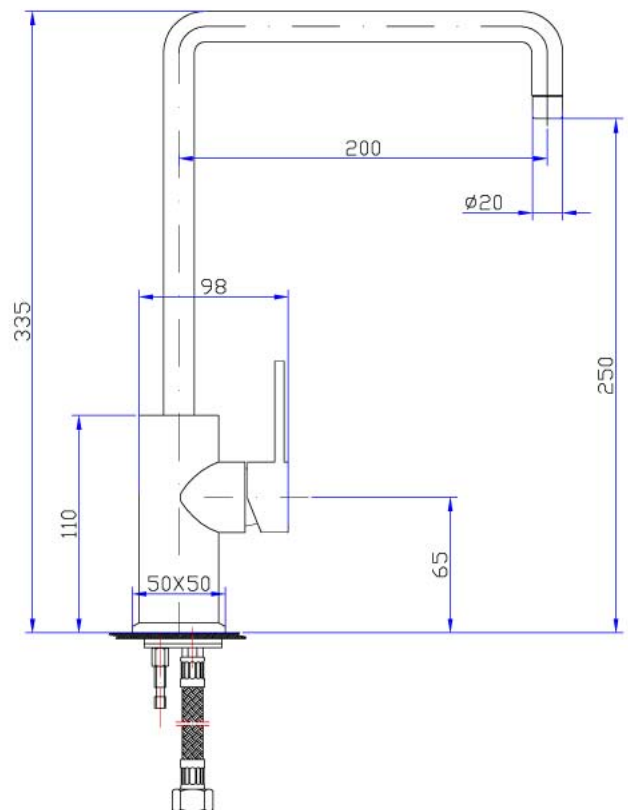

ST120SC

smeg single-lever kitchen mixer tap

'COLORI AQUA'

blue light = cold (below 31°C)
 white light = warm (31–43°C)
 red light = hot (43–50°C)
 flashing red light = very hot (over 50°C)

satin chrome finish
 pin handle
 35mm ceramic cartridge
 5-star water rating

PLEASE NOTE: drawings are not to scale. They are to assist only.