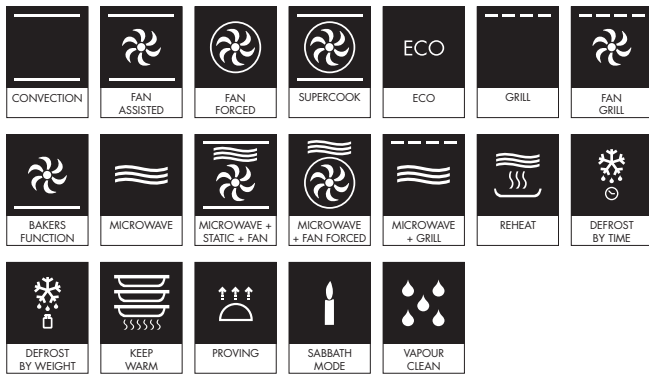

### SPEED

A new addition to technologies for the kitchen, Smeg's Speed Oven is primarily a multifunction oven supplemented with innovative microwave technology for faster cooking times. Smeg's Speed Oven cooks 30% faster than conventional cooking, giving back today's most valuable commodity – time.

### OVEN FEATURES

Dimensions	597mmW x 548mmD x 450mmH (excludes door and handle)
Finish	Eclipse Black Glass with copper Trim
Cooking functions	13 cooking functions
Display	EVO Touch LCD
Cavity	Ever Clean enamel
Gross Capacity	50L
Net Capacity	40L
Cooking levels	2 Shelves
Thermostat	30-250°C
Microwave power	1000W
Installation	Built-in
Programmability	Fully programmable
Cleaning function	Vapour Clean
Lighting	2 x 40W halogen
Safety	Cool Door technology, thermal protection system, child safety lock, controls lock
Power	220-240V, 50/60Hz 3100W 14A Connection
Warranty	Five years parts and labour