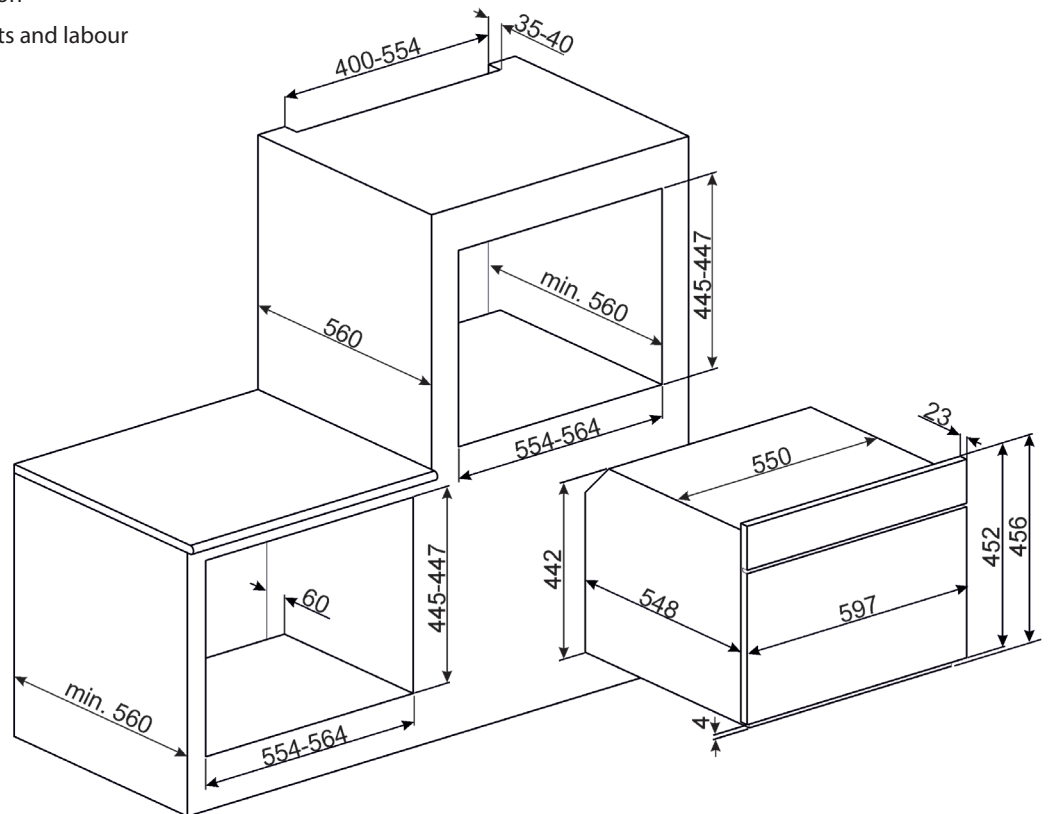

### OPTIONAL ACCESSORIES

- ET20 - Enamelled tray - 20mm deep
- ET50 - Enamelled tray - 50mm deep
- GTP2 - Partial telescopic guides
- GTT2 - Total telescopic guides
- BBQ - BBQ Tray
- AIRFRY - Airfry rack
- STONE - Square refractory stone
- PALPZ - Pizza shovel with foldable handle

SOA4602M1NR  
45CM DOLCE STIL NOVO COMPACT  
SPEED OVEN

MADE IN ITALY  
Since 1948

Dimensions	597mmW x 548mmD x 450mmH (excludes door and handle)
Power	220-240V, 50/60Hz 3100W 14A Connection
Warranty	Five years parts and labour