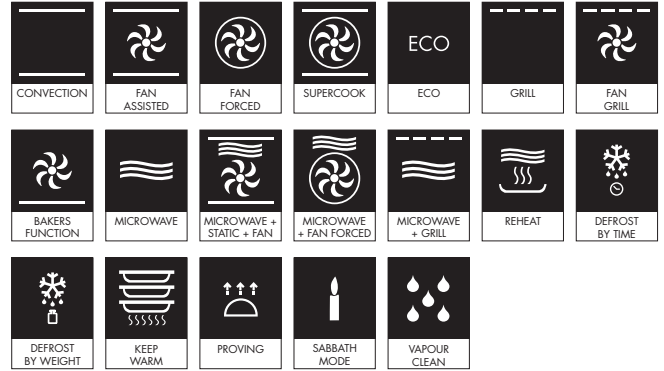

SOA4602M1NR

45CM DOLCE STIL NOVO COMPACT SPEED OVEN

MADE IN ITALY
Since 1948

OVEN FEATURES

Dimensions	597mmW x 548mmD x 450mmH (excludes door and handle)
Finish	Eclipse Black Glass with copper Trim
Cooking functions	13 cooking functions
Display	EVO Touch LCD
Cavity	Ever Clean enamel
Gross Capacity	50L
Net Capacity	40L
Cooking levels	2 Shelves
Thermostat	30-250°C
Microwave power	1000W
Installation	Built-in
Programmability	Fully programmable
Cleaning function	Vapour Clean
Lighting	2 x 40W halogen
Safety	Cool Door technology, thermal protection system, child safety lock, controls lock
Power	220-240V, 50/60Hz 3100W 14A Connection
Warranty	Five years parts and labour

OVEN FUNCTIONS