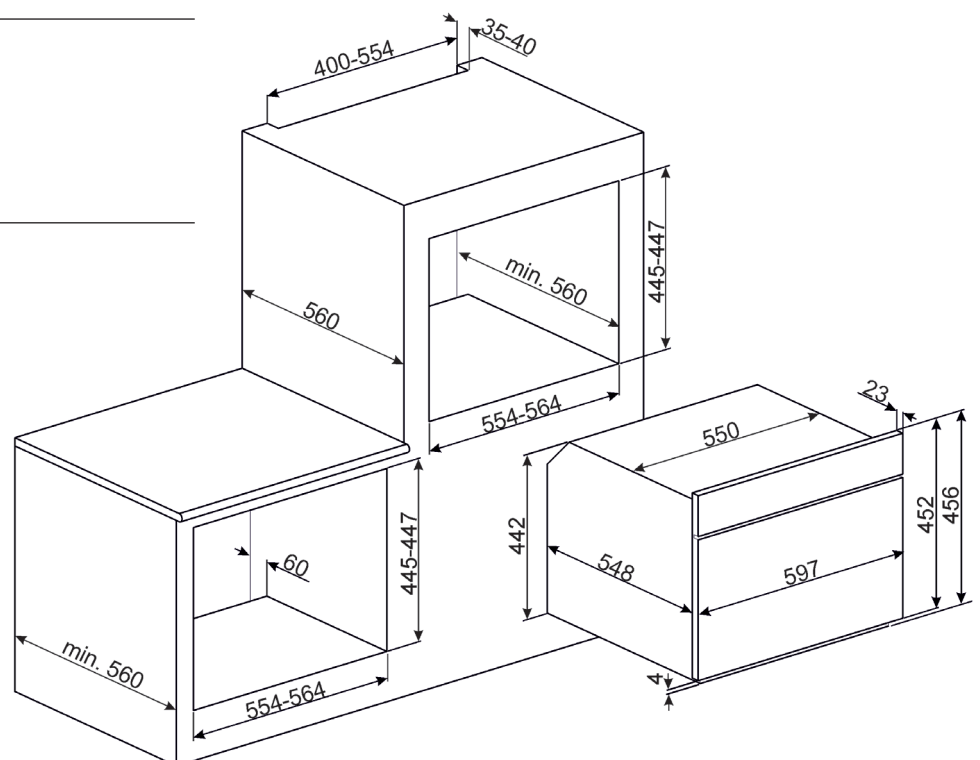

OPTIONAL ACCESSORIES

- ET20 - Enamelled tray - 20mm deep
- ET50 - Enamelled tray - 50mm deep
- GTP2 - Partial telescopic guides
- GTT2 - Total telescopic guides
- BBQ - BBQ Tray
- AIRFRY - Airfry rack
- STONE - Square refractory stone
- PALPZ - Pizza shovel with foldable handle