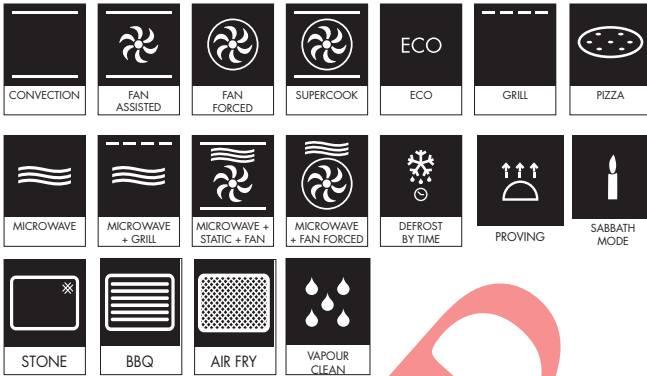

EAN TBA

Dimensions	597mmW x 450mmH x 548mmD (excludes door and handle)
Finish	Black Stopsol® glass
Total functions	12 cooking functions plus defrost by time, proving, sabbath, stone cooking, BBQ, Air-Fry and vapour clean
Warranty	Five years parts and labour