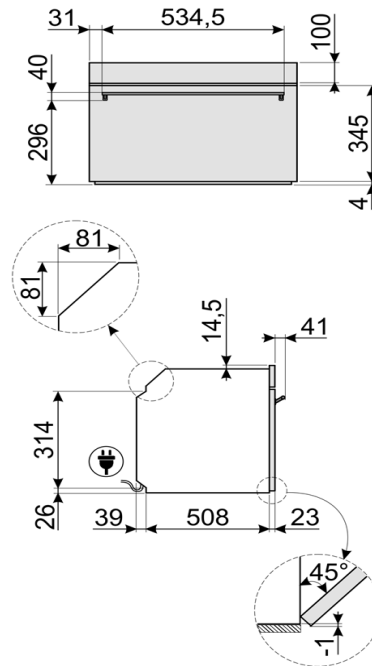

### OVEN FEATURES

Dimensions	597mmW x 450mmH x 548mmD (excludes door and handle)
Finish	Black Stopsol® glass
Total functions	12 cooking functions plus defrost by time, proving, sabbath, stone cooking, BBQ, Air-Fry and vapour clean
Display	Large LCD
Capacity	50L
Cooking levels	2
Thermostat	50 - 250°C
Microwave power	1000W
Installation	Built-in
Programmability	Fully programmable
Cleaning	Vapour Clean
Lighting	1 x 40 Watt halogen
Safety	Thermal protection system, Child safety lock, Controls lock
Power	220–240V, 50/60Hz 3100W 14A Connection
Warranty	Five years parts and labour

### OPTIONAL ACCESSORIES

- ET20 - 20mm enamelled baking tray
- ET50 - 50mm enamelled baking tray
- GTP2 - Partial telescopic guides
- GTTV2 - Full telescopic guides
- BBQ - Double sided teflon coated aluminum BBQ tray
- AIRFRY - Air fry rack
- STONE - Stone cooking

SOA4102M1N  
COMPACT LINEA SPEED OVEN

MADE IN ITALY  
Since 1948

AFFET

Dimensions	597mmW x 450mmH x 548mmD
Power	220-240V, 50/60Hz 3100W 14A Connection
Warranty	Five years parts and labour

WARNING: technical specifications and product sizes can be varied by the manufacturer, without notice. Cutouts for appliances should only be by physical product measurements. The above information is indicative only.