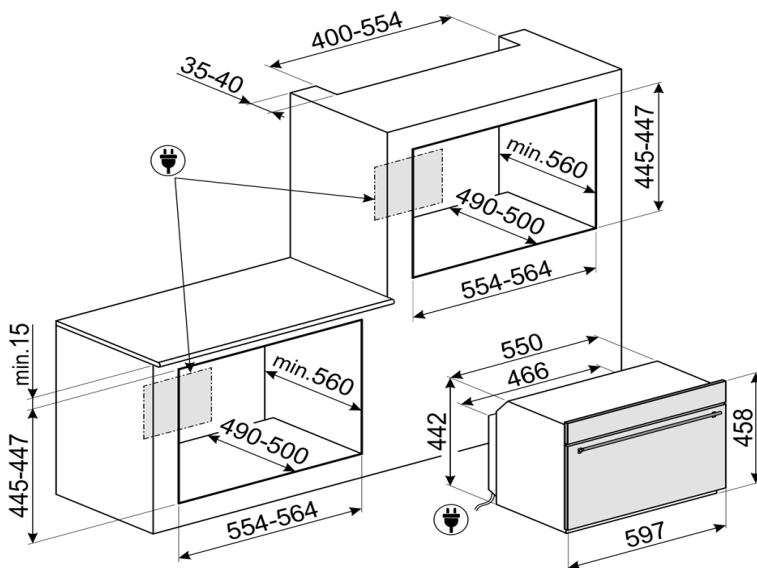

### OVEN FEATURES

Dimensions	597mmW x 450mmH x 548mmD (excludes door and handle)
Finish	Black Stopsol® glass
Total functions	12 cooking functions plus defrost by time, proving, sabbath, stone cooking, BBQ, Air-Fry and vapour clean
Display	Large LCD
Capacity	50L
Cooking levels	2
Thermostat	50 - 250°C
Microwave power	1000W
Installation	Built-in
Programmability	Fully programmable
Cleaning	Vapour Clean
Lighting	1 x 40 Watt halogen
Safety	Thermal protection system, Child safety lock, Controls lock
Power	220–240V, 50/60Hz 3100W 14A Connection
Warranty	Five years parts and labour

### OPTIONAL ACCESSORIES

- ET20 - 20mm enamelled baking tray
- ET50 - 50mm enamelled baking tray
- GTP2 - Partial telescopic guides
- GTTV2 - Full telescopic guides
- BBQ - Double sided teflon coated aluminum BBQ tray
- AIRFRY - Air fry rack
- STONE - Stone cooking

SOA4102M1N  
COMPACT LINEA SPEED OVEN

MADE IN ITALY  
Since 1948

AFFET

Dimensions	597mmW x 450mmH x 548mmD
Power	220-240V, 50/60Hz 3100W 14A Connection
Warranty	Five years parts and labour

WARNING: technical specifications and product sizes can be varied by the manufacturer, without notice. Cutouts for appliances should only be by physical product measurements. The above information is indicative only.