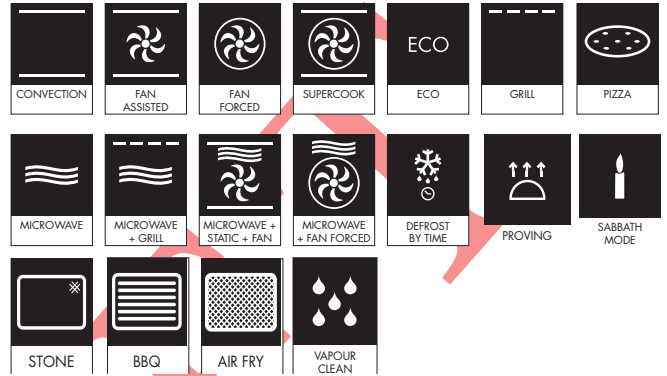

SOA4102M1N

COMPACT LINEA SPEED OVEN

MADE IN ITALY
Since 1948

OVEN FEATURES

Dimensions	597mmW x 450mmH x 548mmD (excludes door and handle)
Finish	Black Stopsol® glass
Total functions	12 cooking functions plus defrost by time, proving, sabbath, stone cooking, BBQ, Air-Fry and vapour clean
Display	Large LCD
Capacity	50L
Cooking levels	2
Thermostat	50 - 250°C
Microwave power	1000W
Installation	Built-in
Programmability	Fully programmable
Cleaning	Vapour Clean
Lighting	1 x 40 Watt halogen
Safety	Thermal protection system, Child safety lock, Controls lock
Power	220–240V, 50/60Hz 3100W 14A Connection
Warranty	Five years parts and labour

OVEN FUNCTIONS

SUPPLIED ACCESSORIES

- 1 x Chrome grill insert
- 1 x Chrome shelf
- 1 x Glass tray

OPTIONAL ACCESSORIES

- ET20 - 20mm enamelled baking tray
- ET50 - 50mm enamelled baking tray
- GTP2 - Partial telescopic guides
- GTTV2 - Full telescopic guides
- BBQ - Double sided teflon coated aluminum BBQ tray
- AIRFRY - Air fry rack
- STONE - Stone cooking