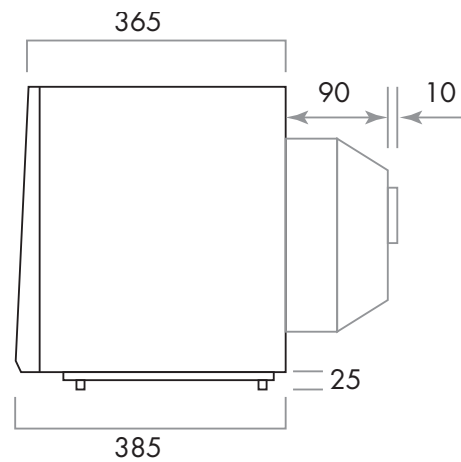

SMC30X

smeg convection microwave oven + grill

capacity	30 litres
dimensions	520mmW x 325mmH x 485mmD
finish	stainless steel
turntable	315mm diameter
automatic programs	8 cooking menus
timer	95 minute timer
microwave power levels	5
safety	child safety lock
microwave input power	1450W
microwave output power	1100W
convection input power	2300W
grill input power	1100W
voltage	230–240V
frequency	50 Hz
net weight	18.5kg approximately

PLEASE NOTE: drawings are not to scale. They are to assist only.