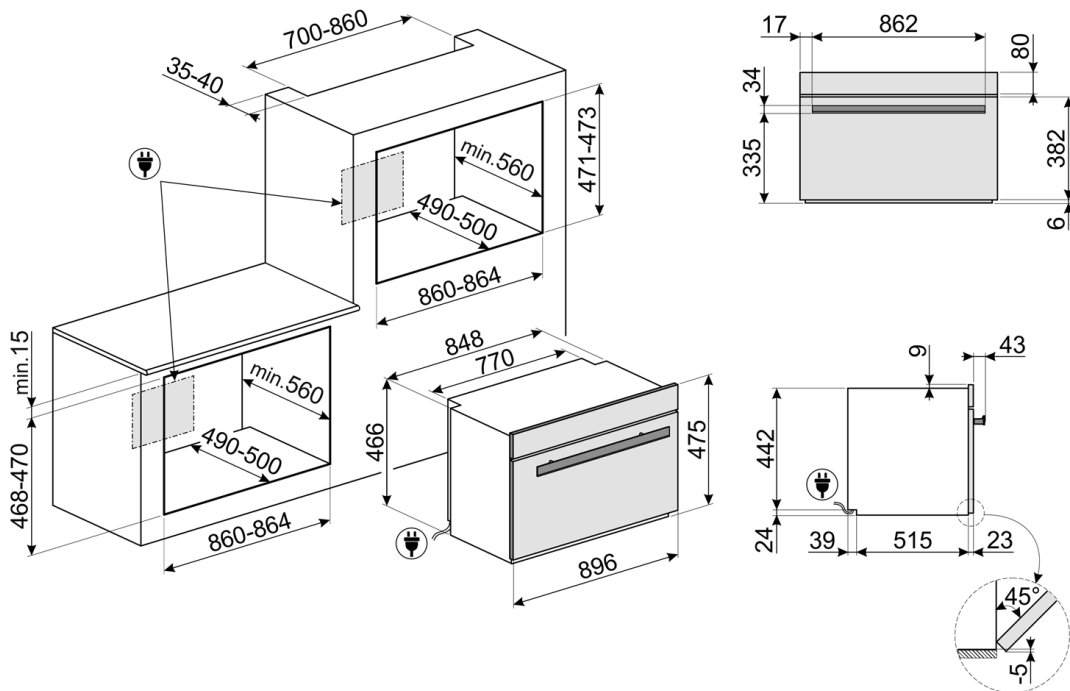

SFPRA9606TPNR

90CM DOLCE STIL NOVO PYROLYTIC OVEN

MADE IN ITALY
Since 1948

OVEN FEATURES

Dimensions	896mmW x 475mmH x 554mmD (excluding door and handle)
Finish	Black eclipse glass with copper trim
Cooking functions	10
Other functions	7
Automatic programmes	48
Display	VivoMAX Screen
Gross Volume	100L
Net Volume	85L
Cooking levels	4
Thermostat	30 - 280°C
Instant GO	Yes
Installation	Built-in
Programmability	Fully programmable
Cleaning	Pyrolytic
Lighting	2 x 40W Halogen
Safety	Thermal protection system, child safety lock, controls lock
Timer	Delay start and automatic end cooking 2 x Minute minder
Rapid pre-heat	Yes
Door	Soft close
Power	220-240V, 50/60Hz 3300W 15A Connection
Warranty	Five years parts and labour

SUPPLIED ACCESSORIES

- 1 x Chrome grill insert
- 1 x Chrome shelves
- 1 x 40mm enamelled baking tray
- 1 x Full telescopic guides

OVEN FUNCTIONS

SFPRA9606TPNR

90CM DOLCE STIL NOVO PYROLYTIC OVEN

MADE IN ITALY
Since 1948

Dimensions	896mmW x 475mmH x 554mmD (excluding door and handle)
Power	220-240V, 50/60Hz 3300W 15A Connection

PLEASE NOTE: drawings are not to scale. They are to assist only.
WARNING: technical specifications and product sizes can be varied by the manufacturer without notice.
Cutouts for appliances should only be by physical product measurements. The above information is indicative only.