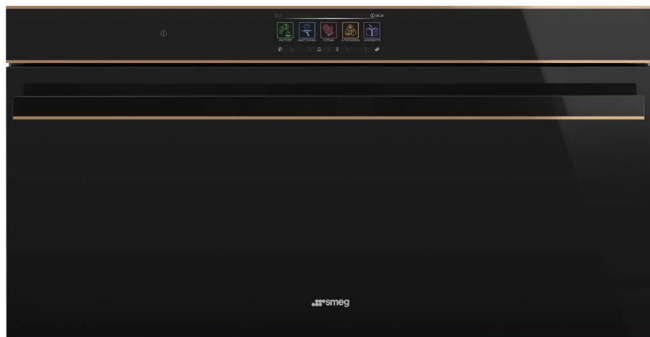

SFPRA9606TPNR

90CM DOLCE STIL NOVO PYROLYTIC OVEN

MADE IN ITALY

Since 1948

EAN	8017709321031
Dimensions	896mmW x 475mmH x 554mmD
Finish	Black eclipse glass with copper trim
Cooking functions	10
Other functions	7
Automatic Programmes	48
Warranty	Five years parts and labour

THERMOSEAL

The seal of Smeg's quality, technical excellence and taste: succulent roasts, crisp pastry and impressive baking is achieved in Smeg's unique, perfectly controlled cooking environment. Thermoseal maintains the perfect atmospheric balance in the cavity for optimum cooking conditions.

AUTO PROGRAMS

Smeg's Auto programs provides a foolproof, step-by-step guide to cooking. The large TFT colour display is clearly legible and simple to follow. SmartSense Plus also has 48 guided cooking programs and you can also save up to 64 of your most-used favourites.

SFPRA9606TPNR

90CM DOLCE STIL NOVO PYROLYTIC OVEN

MADE IN ITALY
Since 1948

OVEN FEATURES

Dimensions	896mmW x 475mmH x 554mmD (excluding door and handle)
Finish	Black eclipse glass with copper trim
Cooking functions	10
Other functions	7
Automatic programmes	48
Display	VivoMAX Screen
Gross Volume	100L
Net Volume	85L
Cooking levels	4
Thermostat	30 - 280°C
Instant GO	Yes
Installation	Built-in
Programmability	Fully programmable
Cleaning	Pyrolytic
Lighting	2 x 40W Halogen
Safety	Thermal protection system, child safety lock, controls lock
Timer	Delay start and automatic end cooking 2 x Minute minder
Rapid pre-heat	Yes
Door	Soft close
Power	220-240V, 50/60Hz 3300W 15A Connection
Warranty	Five years parts and labour