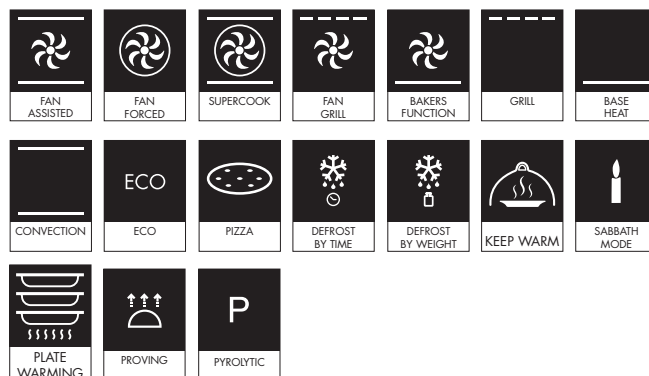

PYROLYTIC CLEANING

Smeg's pyrolytic cycle locks the door and heats the oven to around 500°C. This process carbonises food residue or burnt-on grease to a small amount of ash, which can be simply wiped away.

SFPRA9606TPNR

90CM DOLCE STIL NOVO PYROLYTIC OVEN

MADE IN ITALY
Since 1948

OVEN FEATURES

Dimensions	896mmW x 475mmH x 554mmD (excluding door and handle)
Finish	Black eclipse glass with copper trim
Cooking functions	10
Other functions	7
Automatic programmes	48
Display	VivoMAX Screen
Gross Volume	100L
Net Volume	85L
Cooking levels	4
Thermostat	30 - 280°C
Instant GO	Yes
Installation	Built-in
Programmability	Fully programmable
Cleaning	Pyrolytic
Lighting	2 x 40W Halogen
Safety	Thermal protection system, child safety lock, controls lock
Timer	Delay start and automatic end cooking 2 x Minute minder
Rapid pre-heat	Yes
Door	Soft close
Power	220-240V, 50/60Hz 3300W 15A Connection
Warranty	Five years parts and labour

SUPPLIED ACCESSORIES

- 1 x Chrome grill insert
- 1 x Chrome shelves
- 1 x 40mm enamelled baking tray
- 1 x Full telescopic guides

OVEN FUNCTIONS

SFPRA9606TPNR

90CM DOLCE STIL NOVO PYROLYTIC OVEN

MADE IN ITALY
Since 1948