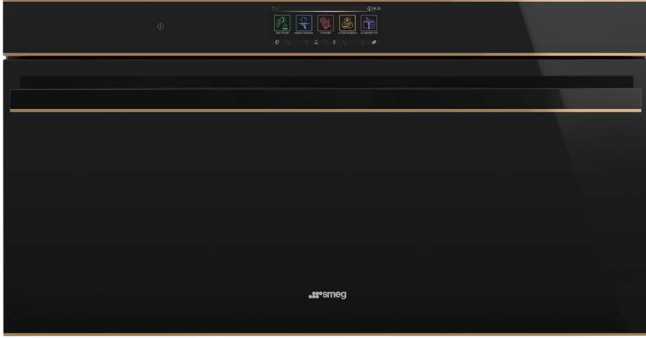

SFPRA9606TPNR

90CM DOLCE STIL NOVO PYROLYTIC OVEN

MADE IN ITALY
Since 1948

OVEN FEATURES

Dimensions	896mmW x 475mmH x 554mmD (excluding door and handle)
Finish	Black eclipse glass with copper trim
Cooking functions	10
Other functions	7
Automatic programmes	48
Display	VivoMAX Screen
Gross Volume	100L
Net Volume	85L
Cooking levels	4
Thermostat	30 - 280°C
Instant GO	Yes
Installation	Built-in
Programmability	Fully programmable
Cleaning	Pyrolytic
Lighting	2 x 40W Halogen
Safety	Thermal protection system, child safety lock, controls lock
Timer	Delay start and automatic end cooking 2 x Minute minder
Rapid pre-heat	Yes
Door	Soft close
Power	220-240V, 50/60Hz 3300W 15A Connection
Warranty	Five years parts and labour

SUPPLIED ACCESSORIES

- 1 x Chrome grill insert
- 1 x Chrome shelves
- 1 x 40mm enamelled baking tray
- 1 x Full telescopic guides

OVEN FUNCTIONS

SFPRA9606TPNR

90CM DOLCE STIL NOVO PYROLYTIC OVEN

MADE IN ITALY
Since 1948