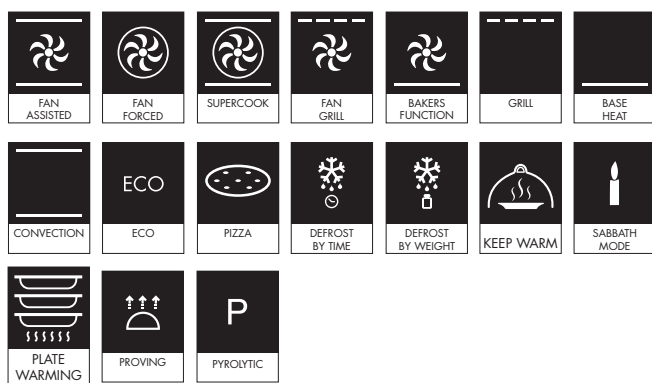

SFPRA9606TPNR

90CM DOLCE STIL NOVO PYROLYTIC OVEN

MADE IN ITALY

Since 1948

EAN	8017709321031
Dimensions	896mmW x 475mmH x 554mmD
Finish	Black eclipse glass with copper trim
Cooking functions	10
Other functions	7
Automatic Programmes	48
Warranty	Five years parts and labour

THERMOSEAL

The seal of Smeg's quality, technical excellence and taste: succulent roasts, crisp pastry and impressive baking is achieved in Smeg's unique, perfectly controlled cooking environment. Thermoseal maintains the perfect atmospheric balance in the cavity for optimum cooking conditions.

AUTO PROGRAMS

Smeg's Auto programs provides a foolproof, step-by-step guide to cooking. The large TFT colour display is clearly legible and simple to follow. SmartSense Plus also has 48 guided cooking programs and you can also save up to 64 of your most-used favourites.

SFPRA9606TPNR

90CM DOLCE STIL NOVO PYROLYTIC OVEN

MADE IN ITALY
Since 1948

OVEN FEATURES

Dimensions	896mmW x 475mmH x 554mmD (excluding door and handle)
Finish	Black eclipse glass with copper trim
Cooking functions	10
Other functions	7
Automatic programmes	48
Display	VivoMAX Screen
Gross Volume	100L
Net Volume	85L
Cooking levels	4
Thermostat	30 - 280°C
Instant GO	Yes
Installation	Built-in
Programmability	Fully programmable
Cleaning	Pyrolytic
Lighting	2 x 40W Halogen
Safety	Thermal protection system, child safety lock, controls lock
Timer	Delay start and automatic end cooking 2 x Minute minder
Rapid pre-heat	Yes
Door	Soft close
Power	220-240V, 50/60Hz 3300W 15A Connection
Warranty	Five years parts and labour