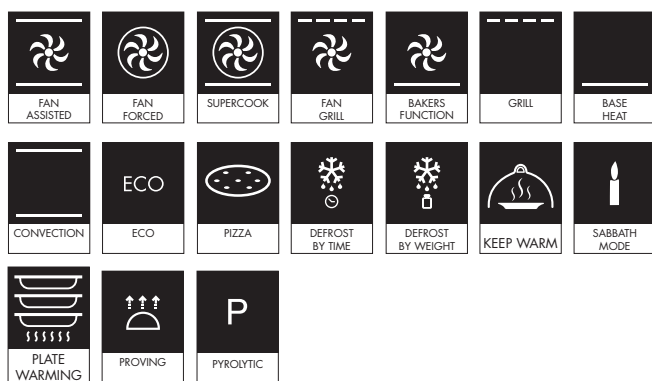

SFPR9604TNR

90CM DOLCE STIL NOVO PYROLYTIC OVEN

MADE IN ITALY

Since 1948

EAN	8017709299705
Dimensions	896mmW x 475mmH x 554mmD
Finish	Black eclipse glass with copper trim
Cooking functions	10
Other functions	7
Automatic Programmes	48
Warranty	Five years parts and labour

SMART COOKING

Smeg's Smart Cooking provides a foolproof, step-by-step guide to cooking. The large TFT colour display is clearly legible and simple to follow. SmartCooking also has 48 guided cooking programs and you can also save up to 64 of your most-used favourites.

PYROLYTIC CLEANING

Smeg's pyrolytic cycle locks the door and heats the oven to around 500°C. This process carbonises food residue or burnt-on grease to a small amount of ash, which can be simply wiped away. Smeg also has Eco Pyro – to reduce energy consumption.

SFPR9604TNR

90CM DOLCE STIL NOVO PYROLYTIC OVEN

MADE IN ITALY
Since 1948

OVEN FEATURES

Dimensions	896mmW x 475mmH x 554mmD (excluding door and handle)
Finish	Black eclipse glass with copper trim
Cooking functions	10
Other functions	7
Automatic programmes	48
Display	VivoScreen
Gross Volume	100L
Net Volume	85L
Cooking levels	4
Thermostat	30 - 280°C
Instant GO	Yes
Installation	Built-in
Programmability	Fully programmable
Cleaning	Pyrolytic
Lighting	2 x 40W Halogen
Safety	Thermal protection system, child safety lock, controls lock
Timer	Delay start and automatic end cooking 2 x Minute minder
Rapid pre-heat	Yes
Door	Soft close
Power	220-240V, 50/60Hz 3300W 15A Connection
Warranty	Five years parts and labour