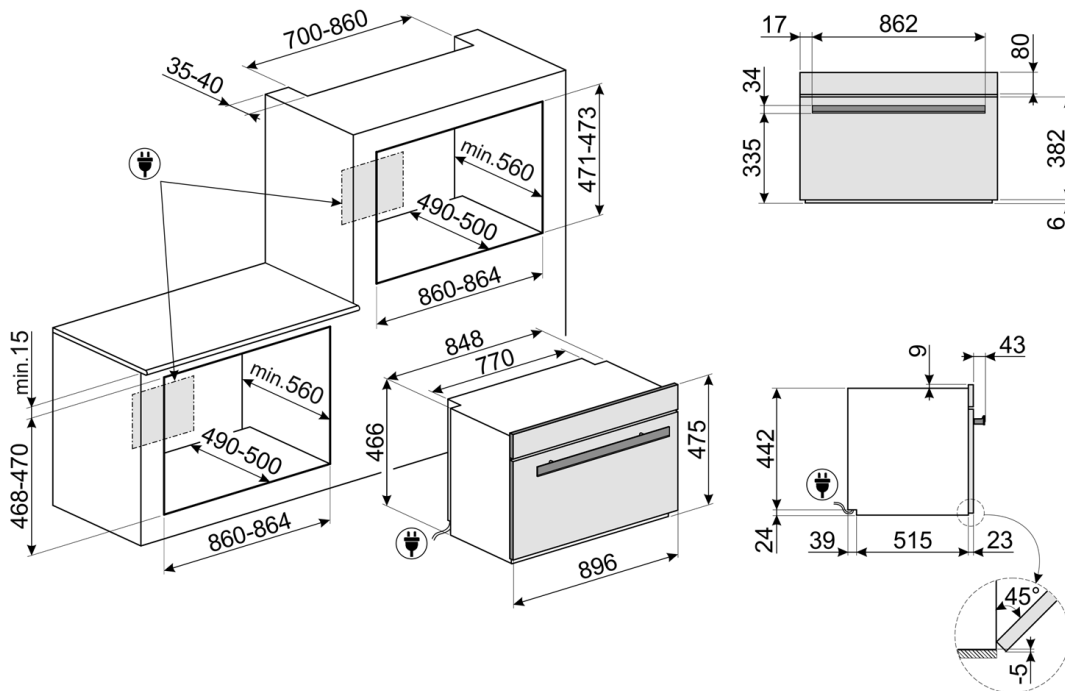

SFPR9604TNR

90CM DOLCE STIL NOVO PYROLYTIC OVEN

MADE IN ITALY
Since 1948

OVEN FEATURES

Dimensions	896mmW x 475mmH x 554mmD (excluding door and handle)
Finish	Black eclipse glass with copper trim
Cooking functions	10
Other functions	7
Automatic programmes	48
Display	VivoScreen
Gross Volume	100L
Net Volume	85L
Cooking levels	4
Thermostat	30 - 280°C
Instant GO	Yes
Installation	Built-in
Programmability	Fully programmable
Cleaning	Pyrolytic
Lighting	2 x 40W Halogen
Safety	Thermal protection system, child safety lock, controls lock
Timer	Delay start and automatic end cooking 2 x Minute minder
Rapid pre-heat	Yes
Door	Soft close
Power	220-240V, 50/60Hz 3300W 15A Connection
Warranty	Five years parts and labour

OVEN FUNCTIONS

SUPPLIED ACCESSORIES

- 1 x Chrome grill insert
- 1 x Chrome shelves
- 1 x 40mm enamelled baking tray
- 1 x Full telescopic guides

SFPR9604TNR

90CM DOLCE STIL NOVO PYROLYTIC OVEN

MADE IN ITALY
Since 1948

Dimensions	896mmW x 475mmH x 554mmD (excluding door and handle)
Power	220-240V, 50/60Hz 3300W 15A Connection

PLEASE NOTE: drawings are not to scale. They are to assist only.
WARNING: technical specifications and product sizes can be varied by the manufacturer without notice.
Cutouts for appliances should only be by physical product measurements. The above information is indicative only.