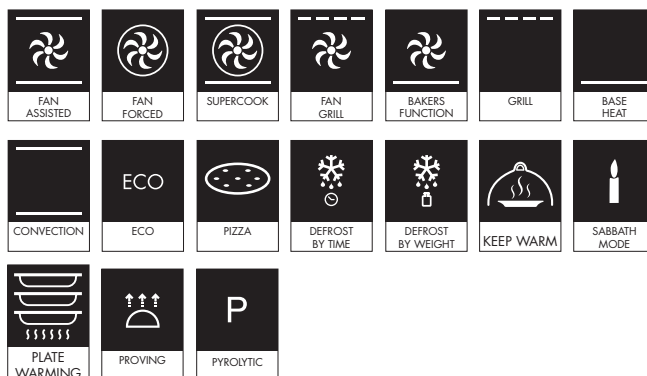

PYROLYTIC CLEANING

Smeg's pyrolytic cycle locks the door and heats the oven to around 500°C. This process carbonises food residue or burnt-on grease to a small amount of ash, which can be simply wiped away. Smeg also has Eco Pyro – to reduce energy consumption.

SFPR9604TNR

90CM DOLCE STIL NOVO PYROLYTIC OVEN

MADE IN ITALY
Since 1948

OVEN FEATURES

Dimensions	896mmW x 475mmH x 554mmD (excluding door and handle)
Finish	Black eclipse glass with copper trim
Cooking functions	10
Other functions	7
Automatic programmes	48
Display	VivoScreen
Gross Volume	100L
Net Volume	85L
Cooking levels	4
Thermostat	30 - 280°C
Instant GO	Yes
Installation	Built-in
Programmability	Fully programmable
Cleaning	Pyrolytic
Lighting	2 x 40W Halogen
Safety	Thermal protection system, child safety lock, controls lock
Timer	Delay start and automatic end cooking 2 x Minute minder
Rapid pre-heat	Yes
Door	Soft close
Power	220-240V, 50/60Hz 3300W 15A Connection
Warranty	Five years parts and labour

OVEN FUNCTIONS

SUPPLIED ACCESSORIES

- 1 x Chrome grill insert
- 1 x Chrome shelves
- 1 x 40mm enamelled baking tray
- 1 x Full telescopic guides

SFPR9604TNR

90CM DOLCE STIL NOVO PYROLYTIC OVEN

MADE IN ITALY
Since 1948