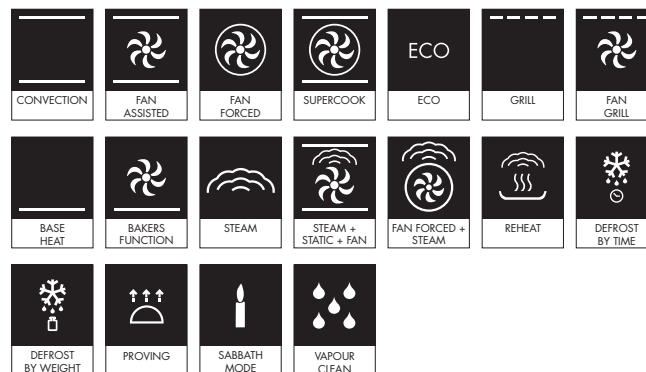

Dimensions	597mmW x 548mmD x 450mmH
Finish	Eclipse Black Glass with Stainless Steel Trim
Total functions	18 + 50 SmartSense Plus auto menus incl. Sabbath mode, defrost, proving and keep warm
Warranty	Five years parts and labour

Colours Available

Copper Trim

Stainless Steel Trim

SFA4604VCNX

45CM DOLCE STIL NOVO COMPACT COMBI STEAM OVEN

MADE IN ITALY
Since 1948

OVEN FEATURES

Dimensions	597mmW x 548mmD x 450mmH
Finish	Eclipse Black Glass with Stainless Steel Trim
Total functions	18 + 50 SmartSense Plus auto menus incl. Sabbath mode, defrost, proving and keep warm
Auto menus	50 SmartSense Plus menus
Display	Colour Touch TFT
Cavity	Ever Clean enamel
Capacity	50L
Cooking levels	3
Thermostat	30-250°C
Water tank capacity	1.2L
Installation	Built-in
Programmability	Fully programmable
Cleaning	Vapour Clean
Lighting	1 x 40W halogen
Safety	Cool Door technology, thermal protection system, child safety lock, controls lock
Power	220-240V, 50/60Hz 3100W 14A Connection
Warranty	Five years parts and labour

OVEN FUNCTIONS

SUPPLIED ACCESSORIES

- 1 x Chrome insert
- 1 x Chrome shelf
- 1 x 40mm enamelled baking tray
- 1 x 20mm stainless steel tray
- 1 x 40mm perforated stainless steel tray
- 1 x Sponge
- 1 x Partial telescopic guides