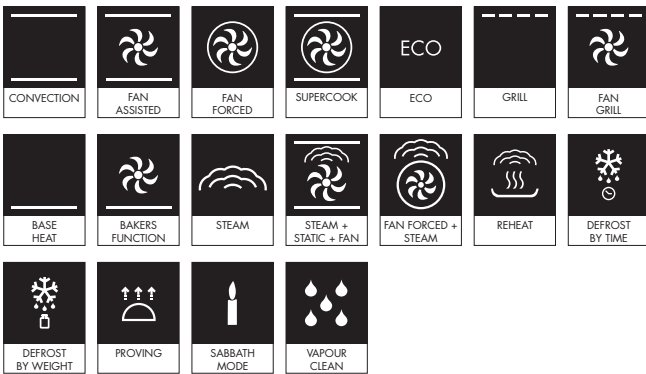

SFA4604VCNX

45CM DOLCE STIL NOVO COMPACT COMBI STEAM OVEN

MADE IN ITALY
Since 1948

STEAM

The benefits of steam cooking are well documented – colour and taste is preserved and a healthier vitamin content is retained. Smeg built-in steam ovens produce steam in the base of the oven which rises throughout the cavity for an even result.

THERMOSEAL

The seal of Smeg's quality, technical excellence and taste: succulent roasts, crisp pastry and impressive baking is achieved in Smeg's unique, perfectly controlled cooking environment. ThermoSeal maintains the perfect atmospheric balance in the cavity for optimum cooking conditions.

SMARTSENSE PLUS

Smeg's SmartSense Plus provides a foolproof, step-by-step guide to cooking. The large TFT colour display is clearly legible and simple to follow. SmartSense Plus also has 50 guided cooking programs and you can also save 10 of your most-used favourites.

Colours Available

Copper Trim

Stainless Steel Trim

SFA4604VCNX

45CM DOLCE STIL NOVO COMPACT COMBI STEAM OVEN

MADE IN ITALY
Since 1948

OVEN FEATURES

Dimensions	597mmW x 548mmD x 450mmH
Finish	Eclipse Black Glass with Stainless Steel Trim
Total functions	18 + 50 SmartSense Plus auto menus incl. Sabbath mode, defrost, proving and keep warm
Auto menus	50 SmartSense Plus menus
Display	Colour Touch TFT
Cavity	Ever Clean enamel
Capacity	50L
Cooking levels	3
Thermostat	30-250°C
Water tank capacity	1.2L
Installation	Built-in
Programmability	Fully programmable
Cleaning	Vapour Clean
Lighting	1 x 40W halogen
Safety	Cool Door technology, thermal protection system, child safety lock, controls lock
Power	220-240V, 50/60Hz 3100W 14A Connection
Warranty	Five years parts and labour