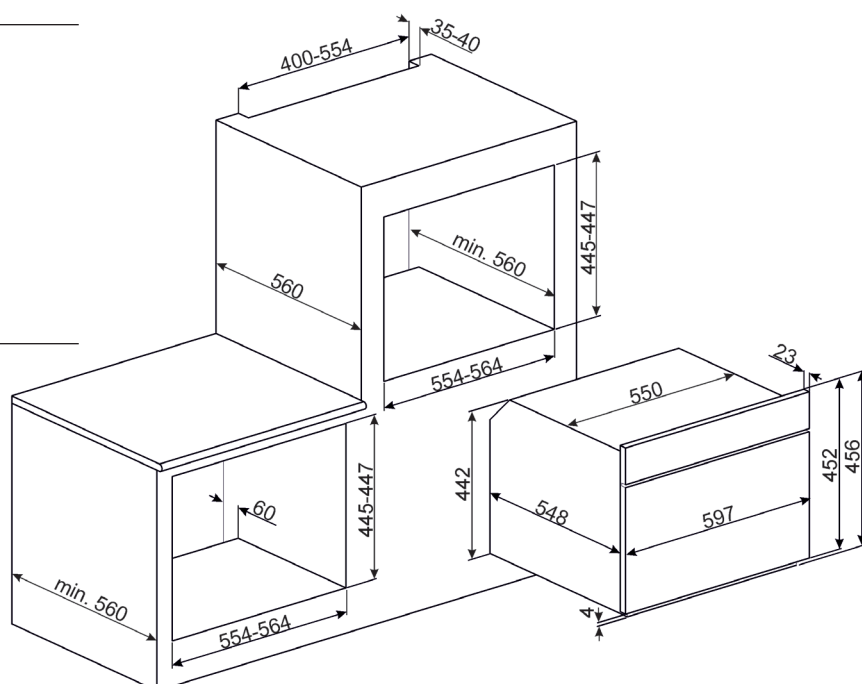

Dimensions	597mmW x 548mmD x 450mmH
Finish	Eclipse Black Glass with Stainless Steel Trim
Total functions	18 + 50 SmartSense Plus auto menus incl. Sabbath mode, defrost, proving and keep warm
Warranty	Five years parts and labour

OVEN FUNCTIONS

SUPPLIED ACCESSORIES

- 1 x Chrome insert
- 1 x Chrome shelf
- 1 x 40mm enamelled baking tray
- 1 x 20mm stainless steel tray
- 1 x 40mm perforated stainless steel tray
- 1 x Sponge
- 1 x Partial telescopic guides

OPTIONAL ACCESSORIES

- GT1P-2 - Partial telescopic guides
- GT1T-2 - Total telescopic guides

SFA4604VCNX
45CM DOLCE STIL NOVO COMPACT
COMBI STEAM OVEN

MADE IN ITALY
Since 1948

Dimensions	597mmW x 548mmD x 450mmH
Power	220-240V, 50/60Hz 3100W 14A Connection
Warranty	Five years parts and labour