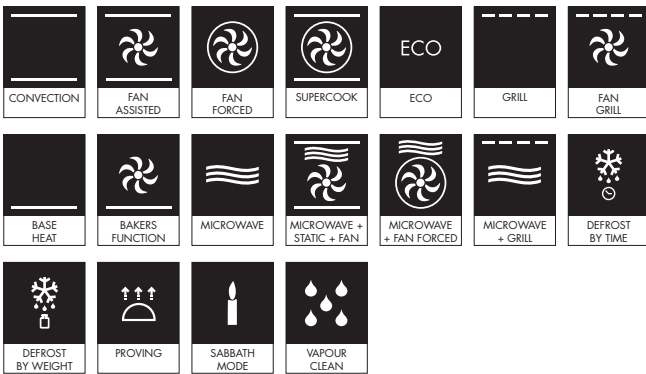

SFA4604MCNR

45CM DOLCE STIL NOVO COMPACT SPEED OVEN

MADE IN ITALY
Since 1948

SPEED

A new addition to technologies for the kitchen, Smeg's Speed Oven is primarily a multifunction oven supplemented with innovative microwave technology for faster cooking times. Smeg's Speed Oven cooks 30% faster than conventional cooking, giving back today's most valuable commodity – time.

THERMOSEAL

The seal of Smeg's quality, technical excellence and taste: succulent roasts, crisp pastry and impressive baking is achieved in Smeg's unique, perfectly controlled cooking environment. Thermosteal maintains the perfect atmospheric balance in the cavity for optimum cooking conditions.

SMARTSENSE PLUS

Smeg's SmartSense Plus provides a foolproof, step-by-step guide to cooking. The large TFT colour display is clearly legible and simple to follow. SmartSense Plus also has 50 guided cooking programs and you can also save 10 of your most-used favourites.

Colours Available

Copper Trim

Stainless Steel Trim

SFA4604MCNR

45CM DOLCE STIL NOVO COMPACT SPEED OVEN

MADE IN ITALY
Since 1948

OVEN FEATURES

Dimensions	597mmW x 548mmD x 450mmH
Finish	Eclipse Black Glass with Copper Trim
Total functions	18 + 50 SmartSense Plus auto menus incl. Sabbath mode, defrost, proving and keep warm
Auto menus	50 SmartSense Plus menus
Display	Colour Touch TFT
Cavity	Ever Clean enamel
Capacity	50L
Cooking levels	3
Thermostat	30-250°C
Microwave power	1000W
Installation	Built-in
Programmability	Fully programmable
Cleaning	Vapour Clean
Lighting	2 x 40W halogen
Safety	Cool Door technology, thermal protection system, child safety lock, controls lock
Power	220-240V, 50/60Hz 3100W 14A Connection
Warranty	Five years parts and labour