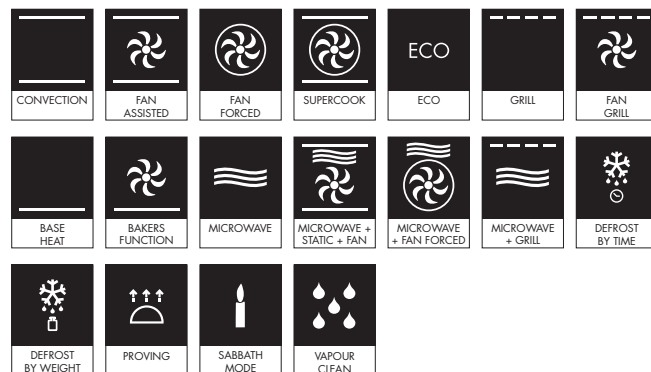

Colours Available

Copper Trim

Stainless Steel Trim

SFA4604MCNR

45CM DOLCE STIL NOVO COMPACT SPEED OVEN

MADE IN ITALY
Since 1948

OVEN FEATURES

Dimensions	597mmW x 548mmD x 450mmH
Finish	Eclipse Black Glass with Copper Trim
Total functions	18 + 50 SmartSense Plus auto menus incl. Sabbath mode, defrost, proving and keep warm
Auto menus	50 SmartSense Plus menus
Display	Colour Touch TFT
Cavity	Ever Clean enamel
Capacity	50L
Cooking levels	3
Thermostat	30-250°C
Microwave power	1000W
Installation	Built-in
Programmability	Fully programmable
Cleaning	Vapour Clean
Lighting	2 x 40W halogen
Safety	Cool Door technology, thermal protection system, child safety lock, controls lock
Power	220-240V, 50/60Hz 3100W 14A Connection
Warranty	Five years parts and labour

OVEN FUNCTIONS

SUPPLIED ACCESSORIES

- 1 x Chrome grill insert
- 1 x Chrome shelves
- 1 x Glass tray
- 1 x Partial telescopic guides

OPTIONAL ACCESSORIES

- GT1P-2 - Partial telescopic guides
- GT1T-2 - Total telescopic guides