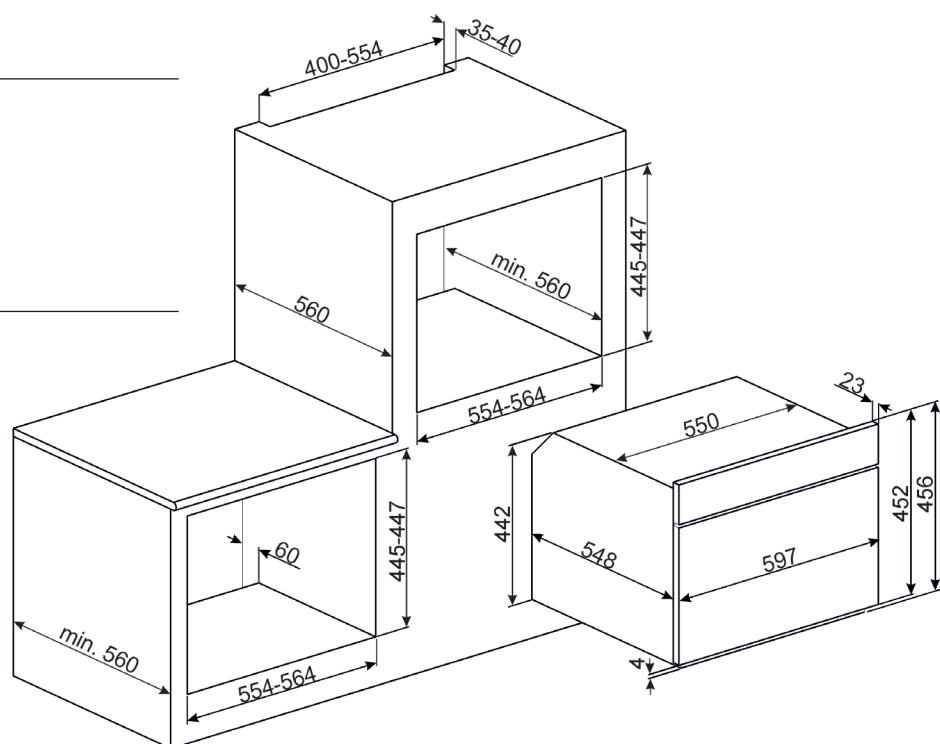

Dimensions	597mmW x 548mmD x 450mmH
Finish	Eclipse Black Glass with Copper Trim
Total functions	18 + 50 SmartSense Plus auto menus incl. Sabbath mode, defrost, proving and keep warm
Warranty	Five years parts and labour

OVEN FUNCTIONS

SUPPLIED ACCESSORIES

- 1 x Chrome grill insert
- 1 x Chrome shelves
- 1 x Glass tray
- 1 x Partial telescopic guides

OPTIONAL ACCESSORIES

- GT1P-2 - Partial telescopic guides
- GT1T-2 - Total telescopic guides

SFA4604MCNR
45CM DOLCE STIL NOVO COMPACT
SPEED OVEN

MADE IN ITALY
Since 1948

Dimensions	597mmW x 548mmD x 450mmH
Power	220-240V, 50/60Hz 3100W 14A Connection
Warranty	Five years parts and labour