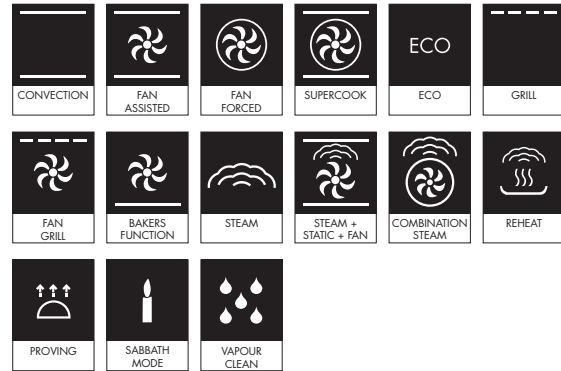

SFA4603VCNR

45CM DOLCE STIL NOVO COMPACT COMBI STEAM OVEN

MADE IN ITALY
Since 1948

OVEN FEATURES

Dimensions	597mmW x 548mmD x 450mmH
Finish	Eclipse Black Glass with Copper Trim
Total functions	15 + 50 SmartSense Plus auto menus incl. Sabbath mode, defrost, proving and keep warm
Auto menus	50 SmartSense Plus menus
Display	Colour Touch TFT
Cavity	Ever Clean enamel
Capacity	50L
Cooking levels	3
Thermostat	30-250°C
Water tank capacity	1.2L
Installation	Built-in
Programmability	Fully programmable
Cleaning	Vapour Clean
Lighting	1 x 40W halogen
Safety	Cool Door technology, thermal protection system, child safety lock, controls lock
Power	220-240V, 50/60Hz 3100W 14A Connection
Warranty	Five years parts and labour

OVEN FUNCTIONS