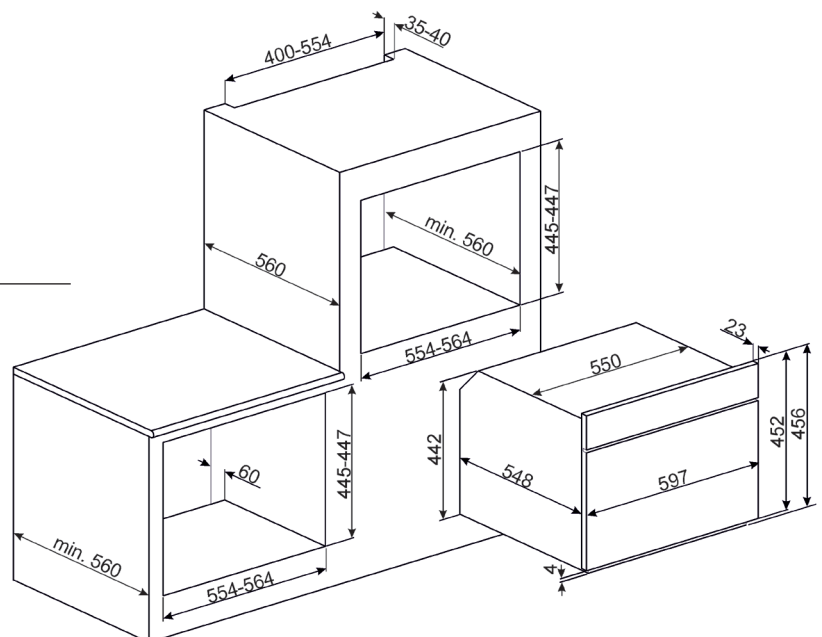

OPTIONAL ACCESSORIES

- GTIP-2 - Partial telescopic guides
- GTIT-2 - Total telescopic guides