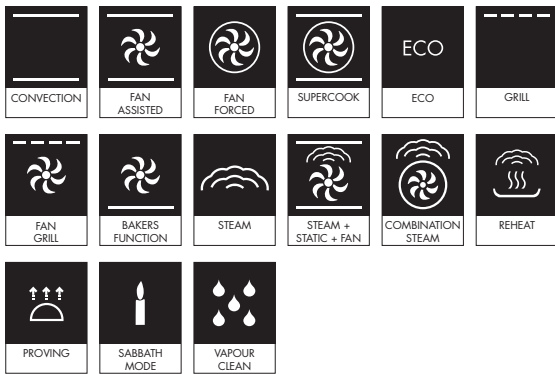

SFA4603VCNR

45CM DOLCE STIL NOVO COMPACT COMBI STEAM OVEN

MADE IN ITALY
Since 1948