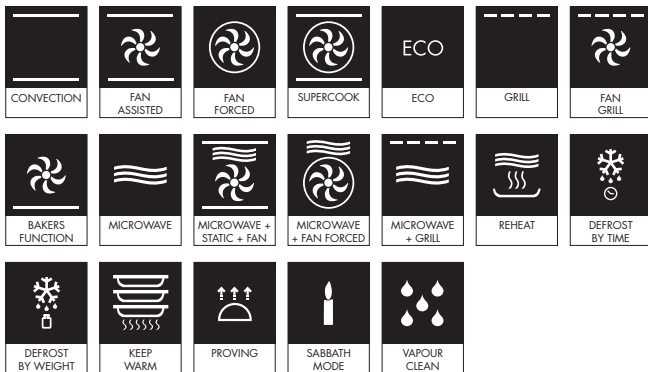

SFA4603MCNR

45CM DOLCE STIL NOVO COMPACT SPEED OVEN

MADE IN ITALY
Since 1948

Dimensions	597mmW x 548mmD x 450mmH
Finish	Eclipse Black Glass with copper Trim
Total functions	19 + 50 SmartSense Plus auto menus incl. Sabbath mode, defrost, proving and keep warm
Warranty	Five years parts and labour

Colours Available

Copper Trim

Stainless Steel Trim

SPEED

A new addition to technologies for the kitchen, Smeg's Speed Oven is primarily a multifunction oven supplemented with innovative microwave technology for faster cooking times. Smeg's Speed Oven cooks 30% faster than conventional cooking, giving back today's most valuable commodity – time.

THERMOSEAL

The seal of Smeg's quality, technical excellence and taste: succulent roasts, crisp pastry and impressive baking is achieved in Smeg's unique, perfectly controlled cooking environment. Thermoseal maintains the perfect atmospheric balance in the cavity for optimum cooking conditions.

SFA4603MCNR

45CM DOLCE STIL NOVO COMPACT SPEED OVEN

MADE IN ITALY
Since 1948

OVEN FEATURES

Dimensions	597mmW x 548mmD x 450mmH
Finish	Eclipse Black Glass with copper Trim
Total functions	19 + 50 SmartSense Plus auto menus incl. Sabbath mode, defrost, proving and keep warm
Auto menus	50 SmartSense Plus menus
Display	Knobs + Black&White TFT
Cavity	Ever Clean enamel
Capacity	50L
Cooking levels	3
Thermostat	30-250°C
Microwave power	1000W
Installation	Built-in
Programmability	Fully programmable
Cleaning	Vapour Clean
Lighting	2 x 40W halogen
Safety	Cool Door technology, thermal protection system, child safety lock, controls lock
Power	220-240V, 50/60Hz 3100W 14A Connection
Warranty	Five years parts and labour