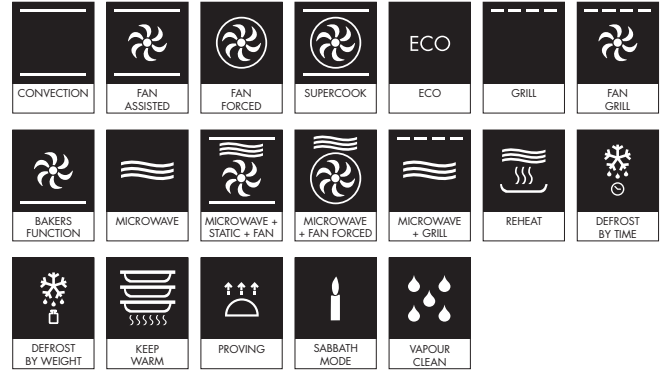

SFA4603MCNR

45CM DOLCE STIL NOVO COMPACT SPEED OVEN

MADE IN ITALY
Since 1948

OVEN FEATURES

Dimensions	597mmW x 548mmD x 450mmH
Finish	Eclipse Black Glass with copper Trim
Total functions	19 + 50 SmartSense Plus auto menus incl. Sabbath mode, defrost, proving and keep warm
Auto menus	50 SmartSense Plus menus
Display	Knobs + Black&White TFT
Cavity	Ever Clean enamel
Capacity	50L
Cooking levels	3
Thermostat	30-250°C
Microwave power	1000W
Installation	Built-in
Programmability	Fully programmable
Cleaning	Vapour Clean
Lighting	2 x 40W halogen
Safety	Cool Door technology, thermal protection system, child safety lock, controls lock
Power	220-240V, 50/60Hz 3100W 14A Connection
Warranty	Five years parts and labour

OVEN FUNCTIONS

SUPPLIED ACCESSORIES

- 1 x Chrome grill insert
- 1 x Chrome shelves
- 1 x Glass tray

OPTIONAL ACCESSORIES

- GT1P-2 - Partial telescopic guides
- GT1T-2 - Total telescopic guides

SFA4603MCNR
45CM DOLCE STIL NOVO COMPACT
SPEED OVEN