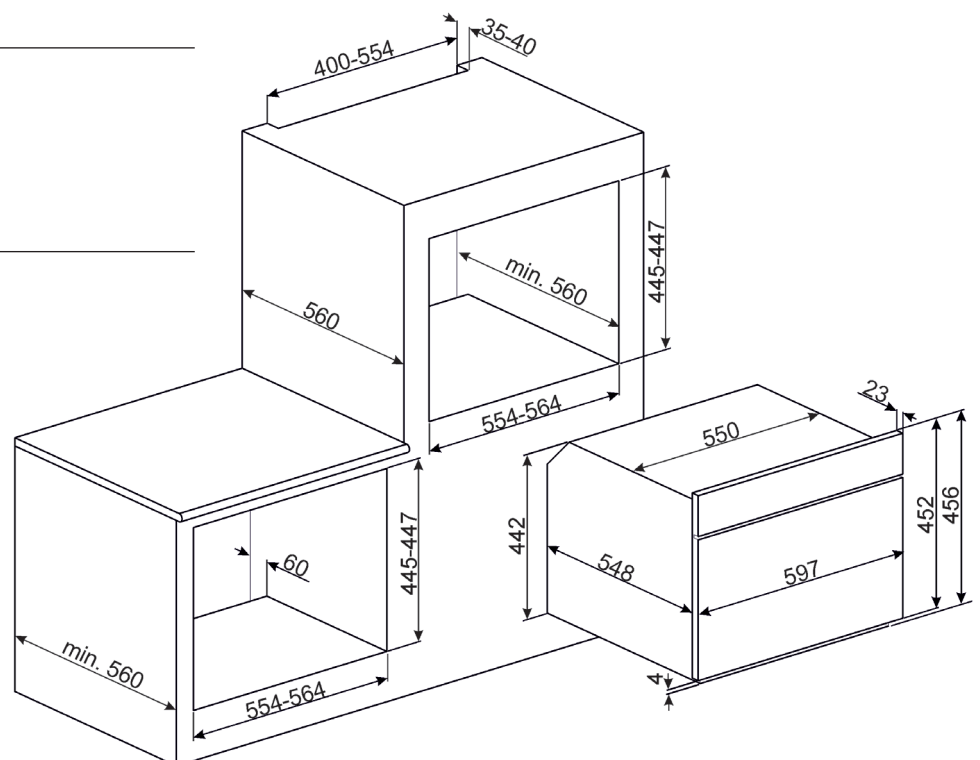

OVEN FUNCTIONS

SUPPLIED ACCESSORIES

- 1 x Chrome grill insert
- 1 x Chrome shelves
- 1 x Glass tray

OPTIONAL ACCESSORIES

- GT1P-2 - Partial telescopic guides
- GT1T-2 - Total telescopic guides

SFA4603MCNR
45CM DOLCE STIL NOVO COMPACT
SPEED OVEN

MADE IN ITALY
Since 1948

Dimensions	597mmW x 548mmD x 450mmH
Power	220-240V, 50/60Hz 3100W 14A Connection
Warranty	Five years parts and labour