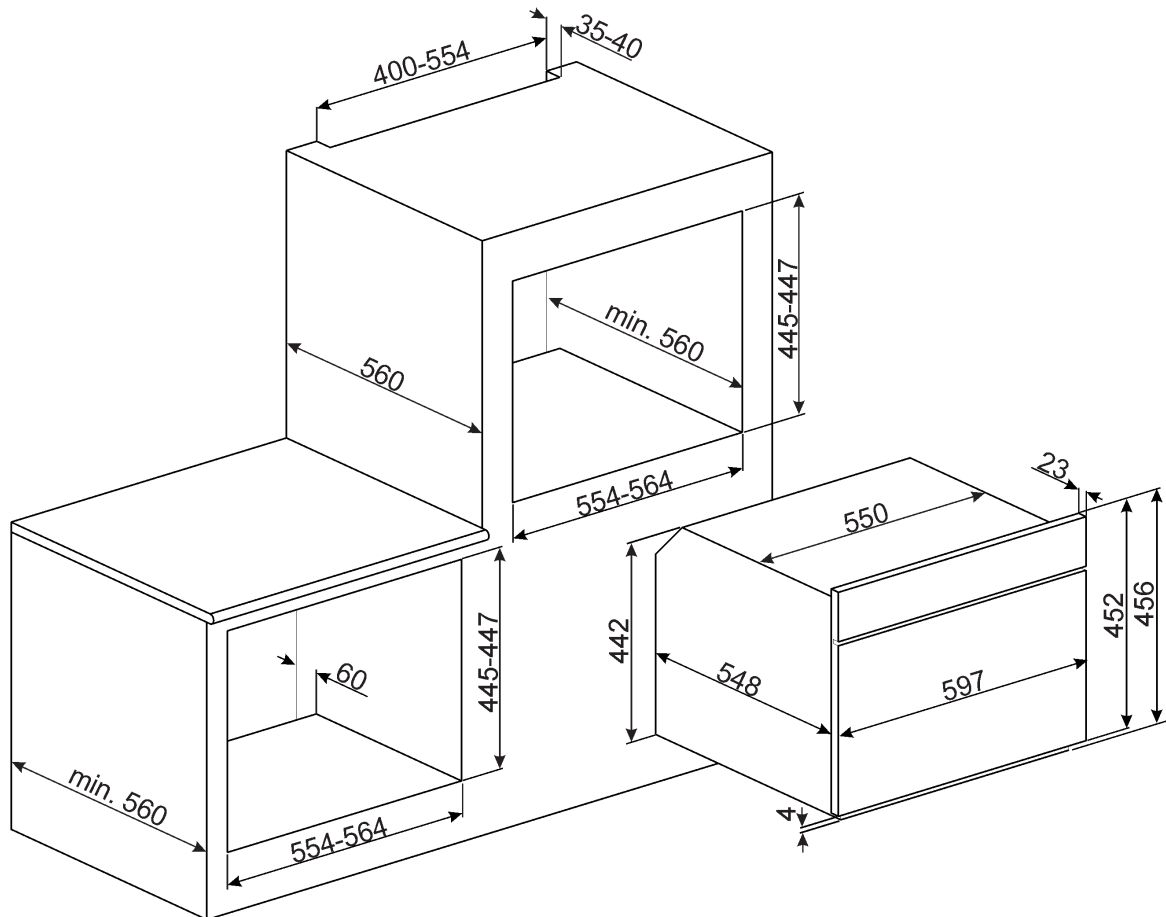

### OPTIONAL ACCESSORIES

- GT1P-2 - Partial telescopic guides
- GT1T-2 - Total telescopic guides

**SFA4104VCS**  
60CM LINEA COMPACT COMBI-STEAM OVEN

**MADE IN ITALY**  
Since 1948

Dimensions	597mmW x 456mmH x 571mmD
Power	220-240V, 50/60Hz 3100W 15A current
Warranty	Five years parts and labour