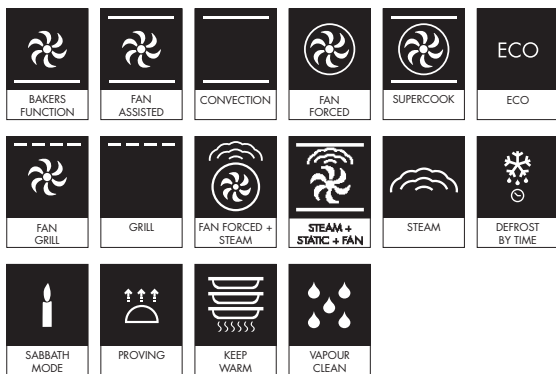

SFA4104VCS

60CM LINEA COMPACT COMBI-STEAM OVEN

MADE IN ITALY

Since 1948

COMBI STEAM

Smeg's Combi Steam ovens combine conventional multifunction cooking with the addition of steam - offering increased versatility for cooking at home. From gently steamed custards, to glossy bread, to a full roast dinner, all can be achieved with ease and convenience.

SMARTSENSE PLUS

Smeg's SmartSense Plus provides a foolproof, step-by-step guide to cooking. The large TFT colour display is clearly legible and simple to follow. SmartSense Plus also has 50 guided cooking programs and you can also save 10 of your most-used favourites.

SOFT CLOSE DOOR

The new soft-close mechanism on Smeg's oven doors ensures a two-stage soft and quiet close. Smeg's quality hinges also ensure the door will not drop on opening, an intrinsic safety feature.

EVER CLEAN ENAMEL

The superior quality of Smeg's signature Ever Clean enamel, which is highly durable and easy to clean, is the result of nearly 70 years of enameling expertise; ensuring long-life performance of every Smeg oven.

TOUCH SCREEN INTERFACE

Delicious meals begin with Smeg's simple touch screen interface. Program function, time and temperature to tailor oven performance to your chosen ingredients.

Dimensions	597mmW x 456mmH x 571mmD
Finish	Silver Stopsol® glass
Total functions	16 + 50 SmartSense Plus auto menus + 10 Personal programs
Warranty	Five years parts and labour