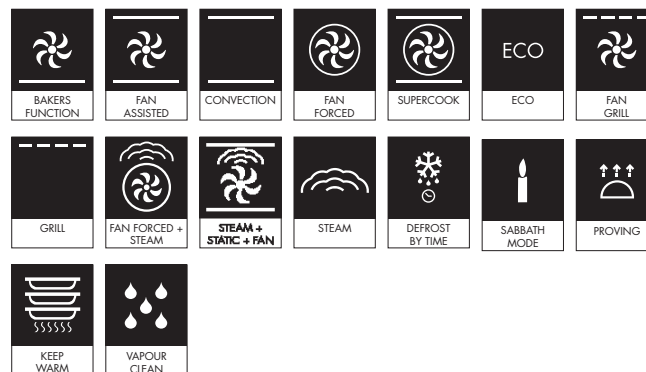

SFA4104VCS

60CM LINEA COMPACT COMBI-STEAM OVEN

MADE IN ITALY
Since 1948

OVEN FEATURES

Dimensions	597mmW x 456mmH x 571mmD
Finish	Silver Stopsol® glass
Total functions	16 + 50 SmartSense Plus auto menus + 10 Personal programs
Display	Colour Touch TFT
Capacity	50L
Cooking levels	3
Thermostat	30 - 250°C
Water tank capacity	1.2L
Installation	Built-in
Programmability	Fully programmable
Cleaning	Vapour Clean
Lighting	1 x 40 Watt halogen
Safety	Soft Close door, thermal protection system, child safety lock, controls lock, steam stop
Power	220-240V, 50/60Hz 3100W 15A Connection
Warranty	Five years parts and labour

OVEN FUNCTIONS

SUPPLIED ACCESSORIES

- 1 x Chrome insert
- 2 x Chrome shelves
- 1 x 40mm enamelled baking tray
- 1 x 20mm stainless steel tray
- 1 x 40mm perforated stainless steel tray
- 1 x Sponge

OPTIONAL ACCESSORIES

- GT1P-2 - Partial telescopic guides
- GT1T-2 - Total telescopic guides