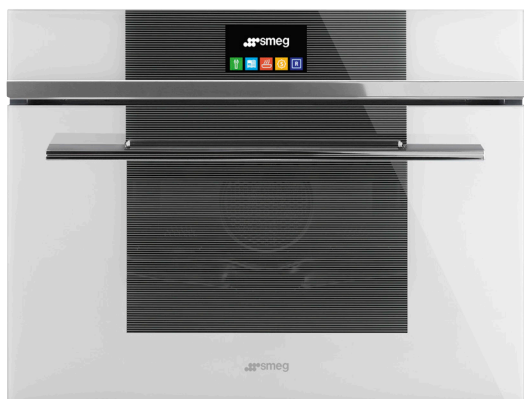

SFA4104VCB

60CM LINEA COMPACT COMBI-STEAM OVEN

MADE IN ITALY
Since 1948

Dimensions	597mmW x 456mmH x 571mmD
Finish	White Stopsol® glass
Total functions	16 + 50 SmartSense Plus auto menus + 10 Personal programs
Warranty	Five years parts and labour

COMBI STEAM

Smeg's Combi Steam ovens combine conventional multifunction cooking with the addition of steam - offering increased versatility for cooking at home. From gently steamed custards, to glossy bread, to a full roast dinner, all can be achieved with ease and convenience.

SMARTSENSE PLUS

Smeg's SmartSense Plus provides a foolproof, step-by-step guide to cooking. The large TFT colour display is clearly legible and simple to follow. SmartSense Plus also has 50 guided cooking programs and you can also save 10 of your most-used favourites.

TOUCH SCREEN INTERFACE

Delicious meals begin with Smeg's simple touch screen interface. Program function, time and temperature to tailor oven performance to your chosen ingredients.

Colours Available

Black
SFA4140VCN