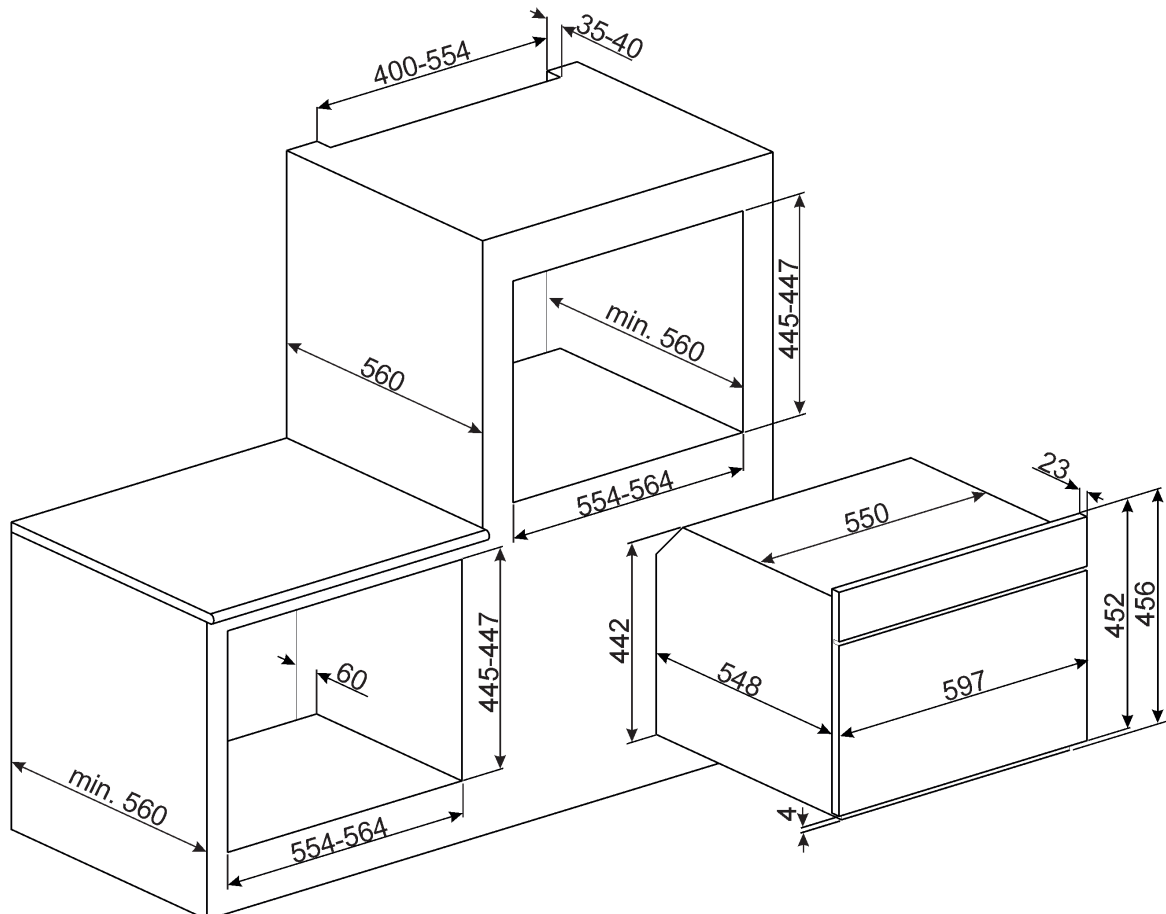

OVEN FUNCTIONS

SUPPLIED ACCESSORIES

- 1 x Chrome insert
- 2 x Chrome shelves
- 1 x 40mm enamelled baking tray
- 1 x 20mm stainless steel tray
- 1 x 40mm perforated stainless steel tray
- 1 x Sponge

OPTIONAL ACCESSORIES

- GT1P-2 - Partial telescopic guides
- GT1T-2 - Total telescopic guides

SFA4104VCB
60CM LINEA COMPACT COMBI-STEAM OVEN

MADE IN ITALY
Since 1948

Dimensions	597mmW x 456mmH x 571mmD
Power	220-240V, 50/60Hz 3100W 15A current
Warranty	Five years parts and labour