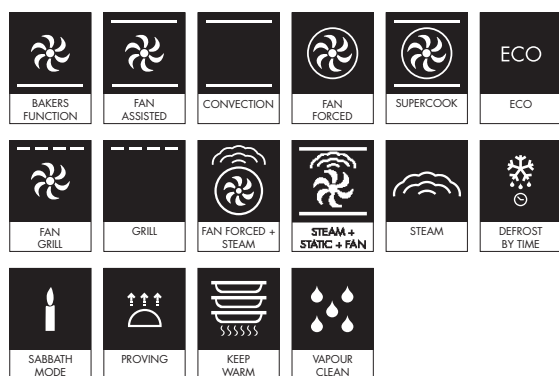

SFA4104VCB

60CM LINEA COMPACT COMBI-STEAM OVEN

MADE IN ITALY
Since 1948

Dimensions	597mmW x 456mmH x 571mmD
Finish	White Stopsol® glass
Total functions	16 + 50 SmartSense Plus auto menus + 10 Personal programs
Warranty	Five years parts and labour

SMARTSENSE PLUS

Smeg's SmartSense Plus provides a foolproof, step-by-step guide to cooking. The large TFT colour display is clearly legible and simple to follow. SmartSense Plus also has 50 guided cooking programs and you can also save 10 of your most-used favourites.

TOUCH SCREEN INTERFACE

Delicious meals begin with Smeg's simple touch screen interface. Program function, time and temperature to tailor oven performance to your chosen ingredients.

Colours Available

Black
SFA4140VCN

White
SFA4140VCB

Silver
SFA4140VCS

SFA4104VCB

60CM LINEA COMPACT COMBI-STEAM OVEN

MADE IN ITALY
Since 1948

OVEN FEATURES

Dimensions	597mmW x 456mmH x 571mmD
Finish	White Stopsol® glass
Total functions	16 + 50 SmartSense Plus auto menus + 10 Personal programs
Display	Colour Touch TFT
Capacity	50L
Cooking levels	3
Thermostat	30 - 250°C
Water tank capacity	1.2L
Installation	Built-in
Programmability	Fully programmable
Cleaning	Vapour Clean
Lighting	1 x 40 Watt halogen
Safety	Soft Close door, thermal protection system, child safety lock, controls lock, steam stop
Power	220-240V, 50/60Hz 3100W 15A Connection
Warranty	Five years parts and labour