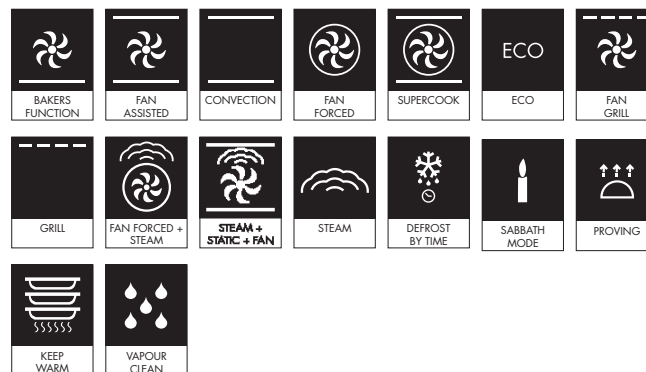

TOUCH SCREEN INTERFACE

Delicious meals begin with Smeg's simple touch screen interface. Program function, time and temperature to tailor oven performance to your chosen ingredients.

Colours Available

Black
SFA4140VCN

White
SFA4140VCB

Silver
SFA4140VCS

SFA4104VCB

60CM LINEA COMPACT COMBI-STEAM OVEN

MADE IN ITALY
Since 1948

OVEN FEATURES

Dimensions	597mmW x 456mmH x 571mmD
Finish	White Stopsol® glass
Total functions	16 + 50 SmartSense Plus auto menus + 10 Personal programs
Display	Colour Touch TFT
Capacity	50L
Cooking levels	3
Thermostat	30 - 250°C
Water tank capacity	1.2L
Installation	Built-in
Programmability	Fully programmable
Cleaning	Vapour Clean
Lighting	1 x 40 Watt halogen
Safety	Soft Close door, thermal protection system, child safety lock, controls lock, steam stop
Power	220-240V, 50/60Hz 3100W 15A Connection
Warranty	Five years parts and labour

OVEN FUNCTIONS

SUPPLIED ACCESSORIES

- 1 x Chrome insert
- 2 x Chrome shelves
- 1 x 40mm enamelled baking tray
- 1 x 20mm stainless steel tray
- 1 x 40mm perforated stainless steel tray
- 1 x Sponge

OPTIONAL ACCESSORIES