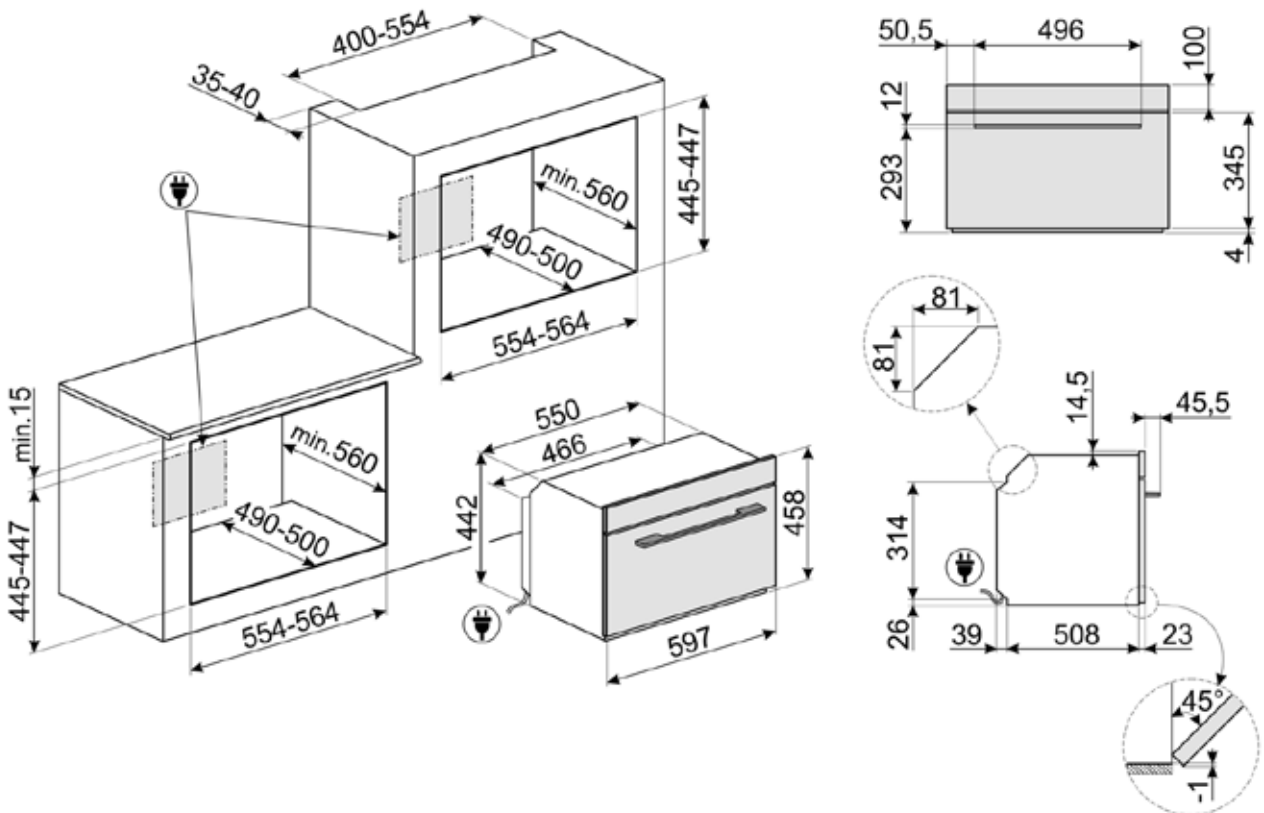

Dimensions	597mmW x 458mmH x 571mmD (excludes door and handle)
Finish	Black eclipse glass with copper trim
Total functions	21 incl. Sabbath mode, defrost, proving and keep warm + 56 Smartcooking auto menus + 10 Personal programs
Warranty	Five years parts and labour

OVEN FUNCTIONS

SUPPLIED ACCESSORIES

- 1 x Chrome grill insert
- 1 x Chrome shelves
- 1 x Glass tray
- 1 x Partial telescopic guides

OPTIONAL ACCESSORIES

- GTP - Partial telescopic guides
- GTT - Total telescopic guides
- BN620-1 - 20mm deep enamelled tray
- BN640 - 40mm deep enamelled tray
- PALPZ - Foldable pizza shovel

SF4606WMCNR
45CM DOLCE STIL NOVO COMPACT SPEED OVEN

MADE IN ITALY
Since 1948

Dimensions	597mmW x 458mmH x 571mmD
Power	220-240V, 50Hz 3100W 15A Connection
Warranty	Five years parts and labour

WARNING: technical specifications and product sizes can be varied by the manufacturer, without notice. Cutouts for appliances should only be by physical product measurements. The above information is indicative only.