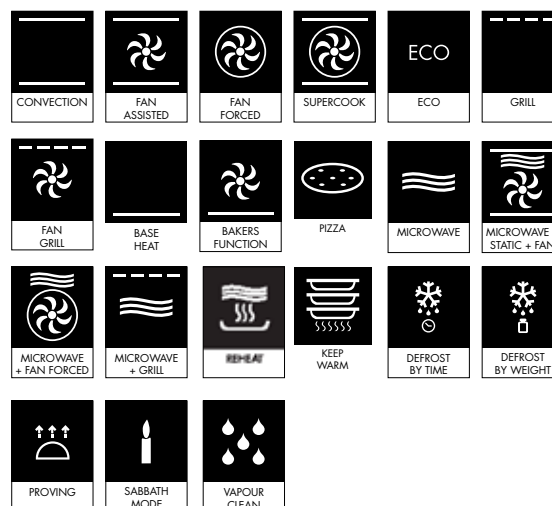

TOUCH CONTROLS

Smeg's intuitive Vivo Screen makes cooking a breeze. With a variety of pre-set programs and timer functions, prepare meals at the touch of a button.

EVER CLEAN ENAMEL

The superior quality of Smeg's signature Ever Clean enamel, which is highly durable and easy to clean, is the result of nearly 70 years of enameling expertise; ensuring long-life performance of every Smeg oven.

Dimensions	597mmW x 458mmH x 571mmD (excludes door and handle)
Finish	Black eclipse glass with copper trim
Total functions	21 incl. Sabbath mode, defrost, proving and keep warm + 56 Smartcooking auto menus + 10 Personal programs
Warranty	Five years parts and labour

SF4606WMCNR

45CM DOLCE STIL NOVO COMPACT SPEED OVEN

MADE IN ITALY
Since 1948

OVEN FEATURES

Dimensions	597mmW x 458mmH x 571mmD (excludes door and handle)
Finish	Black eclipse glass with copper trim
Total functions	21 incl. Sabbath mode, defrost, proving and keep warm + 56 Smartcooking auto menus + 10 Personal programs
Display	Vivo Max Screen
Capacity	50L
Cooking levels	3
Thermostat	50 - 250°C
Microwave power	1000W
Installation	Built-in
Programmability	Fully programmable
Cleaning	Vapour Clean
Lighting	2 x 40 Watt halogen
Safety	Soft Close door, thermal protection system, child safety lock, controls lock
Power	220-240V, 50Hz 3100W 15A Connection
Warranty	Five years parts and labour

OVEN FUNCTIONS

SUPPLIED ACCESSORIES

- 1 x Chrome grill insert
- 1 x Chrome shelves
- 1 x Glass tray
- 1 x Partial telescopic guides

OPTIONAL ACCESSORIES

- GTP - Partial telescopic guides
- GTT - Total telescopic guides
- BN620-1 - 20mm deep enamelled tray
- BN640 - 40mm deep enamelled tray
- PALPZ - Foldable pizza shovel