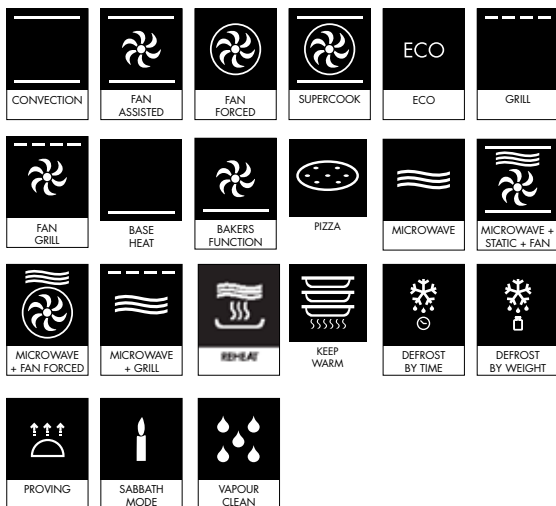

TOUCH CONTROLS

Smeg's intuitive Vivo Screen makes cooking a breeze. With a variety of pre-set programs and timer functions, prepare meals at the touch of a button.

EVER CLEAN ENAMEL

The superior quality of Smeg's signature Ever Clean enamel, which is highly durable and easy to clean, is the result of nearly 70 years of enameling expertise; ensuring long-life performance of every Smeg oven.

SOFT CLOSE DOOR

The new soft-close mechanism on Smeg's oven doors ensures a two-stage soft and quiet close. Smeg's quality hinges also ensure the door will not drop on opening, an intrinsic safety feature.

Dimensions	597mmW x 458mmH x 571mmD (excludes door and handle)
Finish	Black eclipse glass with copper trim
Total functions	21 incl. Sabbath mode, defrost, proving and keep warm + 56 Smartcooking auto menus + 10 Personal programs
Warranty	Five years parts and labour