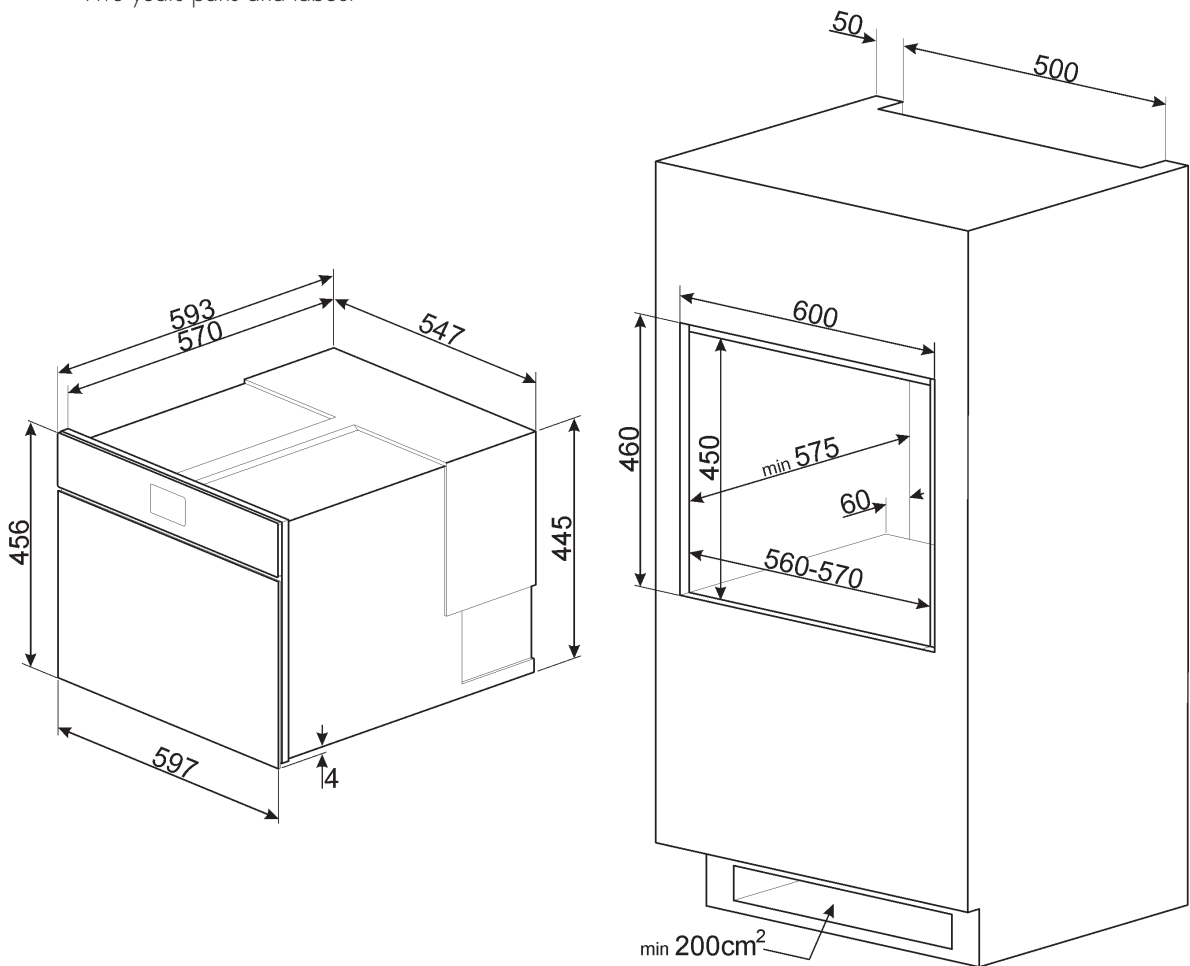

Intuitive, easy-to-read touchscreen that allows direct access to set function, temperature and time.

Dimensions	597mmW x 593mmD x 449mmH
Finish	Eclipse Black Glass with Copper Trim
Total functions	11 (6 cold functions and 5 warm functions) + 60 automatic programs including cooling, defrost by time and preservation
Warranty	Five years parts and labour

Dimensions	597mmW x 593mmD x 449mmH
Power	220-240V 50/60Hz 500W 2.5A
Warranty	Five years parts and labour

NOT SUITABLE FOR UNDERBENCH INSTALLATION