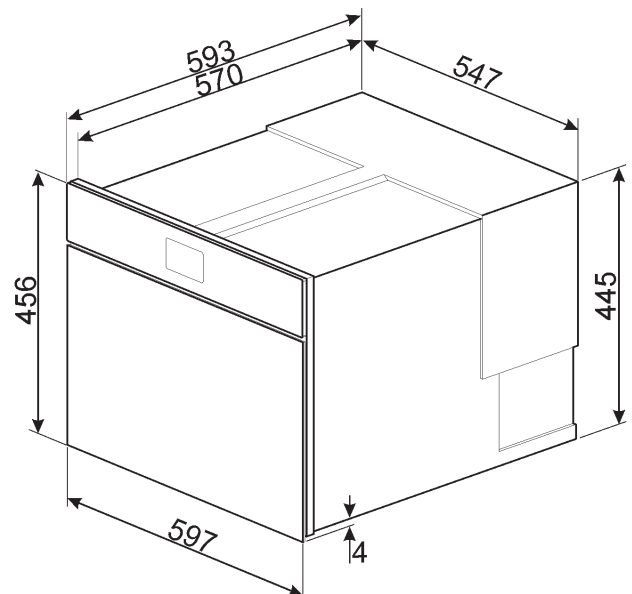

SUPPLIED ACCESSORIES

- 1 x Chrome insert
- 1 x bottle rack
- 1 x EasyFit temperature probe
- 1 x Microfiber cloth