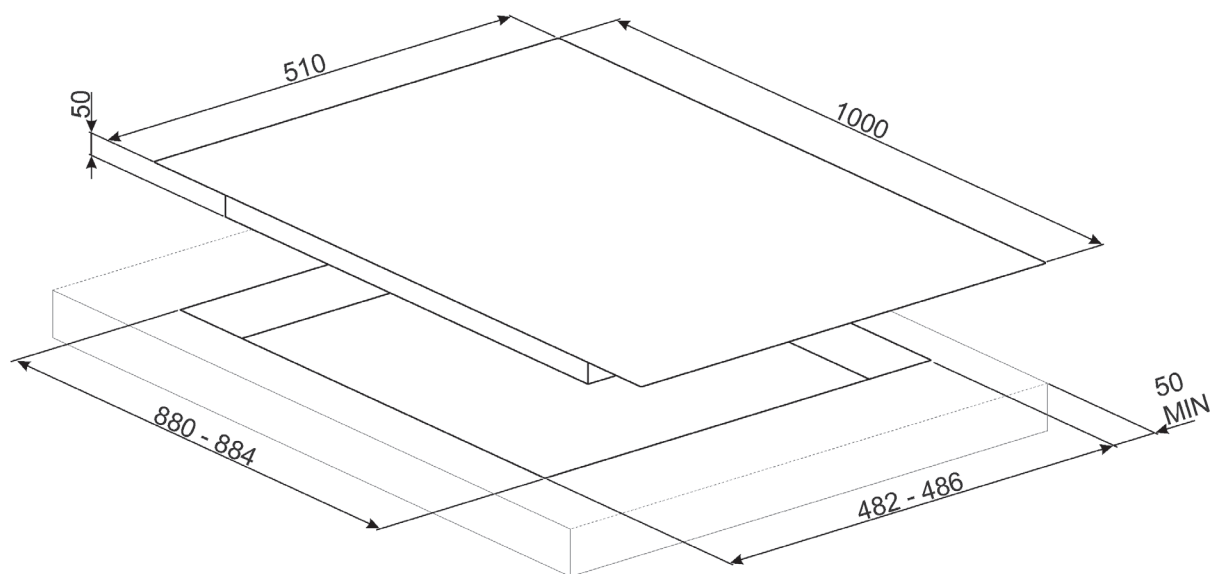

PXL6106AU

100CM LINEA BLADE FLAME GAS COOKTOP

MADE IN ITALY
Since 1948

COOKTOP FEATURES

Dimensions	1000mmW x 92mmH x 510mmD
Finish	Stainless steel
Installation	Top mount or flush mount
Capacity	6 burner Left 12.6 mj/hr Front Centre Left 4.0 mj/hr Rear Centre Left 6.1 mh/hr Front Centre Right 4.0 mj/hr Rear Centre Right 9.0 mj/hr Right 12.6 mj/hr
Ignition	Automatic electronic
Gas Connection	Set for natural gas — regulator supplied Adaptable for ULPG — no regulator required
Power	220-240 V 50/60Hz 1W
Safety	Flame failure device
Warranty	Five years parts and labour