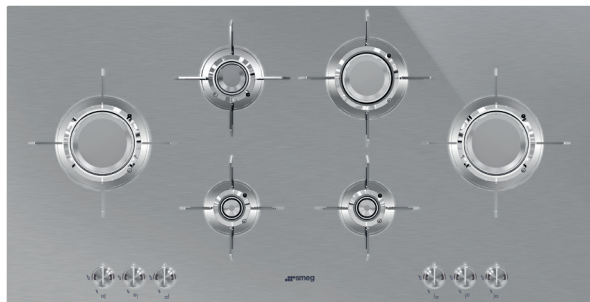

PXL6106AU

100CM LINEA BLADE FLAME GAS COOKTOP

MADE IN ITALY

Since 1948

Dimensions	1000mmW x 92mmH x 510mmD
Finish	Stainless steel
Capacity	6 burner Left 12.6 mj/hr Front Centre Left 4.0 mj/hr Rear Centre Left 6.1 mh/hr Front Centre Right 4.0 mj/hr Rear Centre Right 9.0 mj/hr Right 12.6 mj/hr
Warranty	Five years parts and labour

LOW ENERGY CONSUMPTION

Blade Flame's single, vertical flame ensures extremely efficient use of gas. When cooking, even, optimal heat is delivered directly to the base of the cooking vessel, reducing heat loss.

SUPERIOR PERFORMANCE

The Blade Flame gas burners are patented and exclusive to Smeg. They deliver a continuous ring of vertical flame to guarantee maximum heat transfer, reduce heat dispersion and increase efficiency by 20% compared to standard gas burners.

PXL6106AU

100CM LINEA BLADE FLAME GAS COOKTOP

MADE IN ITALY
Since 1948

COOKTOP FEATURES

Dimensions	1000mmW x 92mmH x 510mmD
Finish	Stainless steel
Installation	Top mount or flush mount
Capacity	6 burner Left 12.6 mj/hr Front Centre Left 4.0 mj/hr Rear Centre Left 6.1 mh/hr Front Centre Right 4.0 mj/hr Rear Centre Right 9.0 mj/hr Right 12.6 mj/hr
Ignition	Automatic electronic
Gas Connection	Set for natural gas — regulator supplied Adaptable for ULPG — no regulator required
Power	220-240 V 50/60Hz 1W
Safety	Flame failure device
Warranty	Five years parts and labour