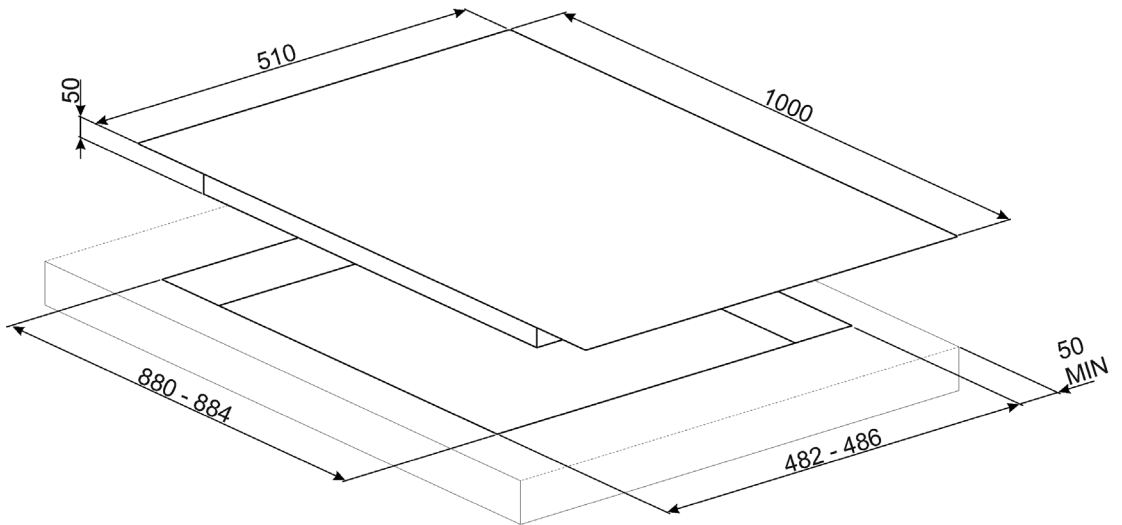

PXL6106AU
100CM LINEA BLADE FLAME GAS COOKTOP

MADE IN ITALY
Since 1948

Dimensions	1000mmW x 92mmH x 510mmD
Power	220-240 V 50/60Hz 1W
Warranty	Five years parts and labour

TOPMOUNT

FLUSHMOUNT