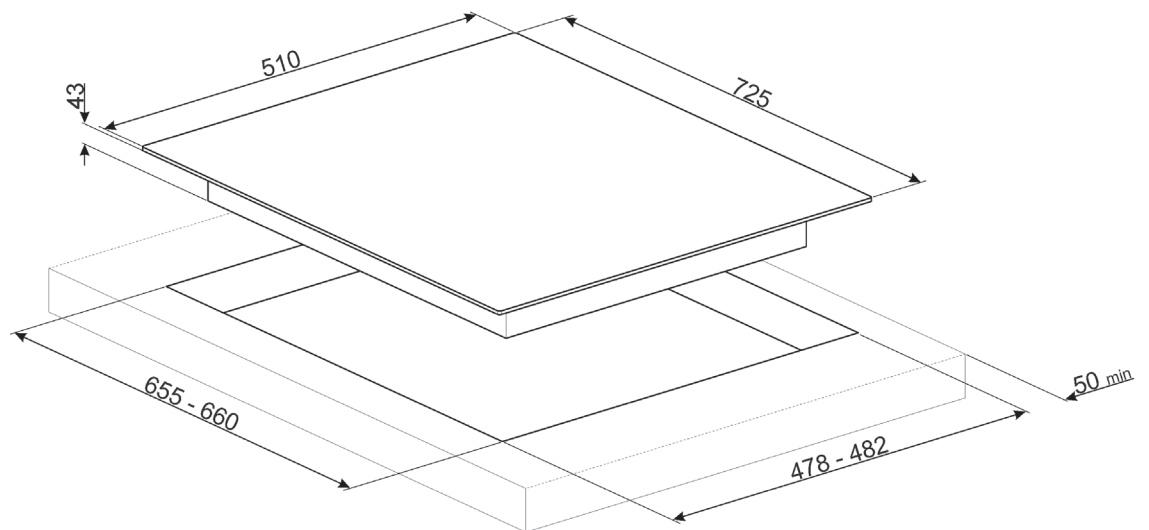

PX175LAU

72CM LINEA GAS COOKTOP

MADE IN ITALY
Since 1948

COOKTOP FEATURES

Dimensions	725mmW x 510mmD x 40mmH
Finish	Stainless Steel
Installation	Topmount
Capacity	5 Burner Centre (wok) 17 mj/hr Front left 4.8 mj/hr Rear left 9.5 mj/hr Front right 6.1 mj/hr Rear right 6.1 mj/hr
Ignition	Automatic electronic
Gas Connection	Fitted for natural gas: regulator supplied adaptable for ULPG: no regulator required
Power	220-240 V 50/60Hz 10A
Safety	Flame failure device (FFD) fitted to each burner
Warranty	Five years parts and labour

SUPPLIED ACCESSORIES

1 x set of cast-iron trivets

PX175LAU
72CM LINEA GAS COOKTOP

MADE IN ITALY
Since 1948

Dimensions	725mmW x 510mmD x 40mmH
Power	220-240 V 50/60Hz 10A
Warranty	Five years parts and labour