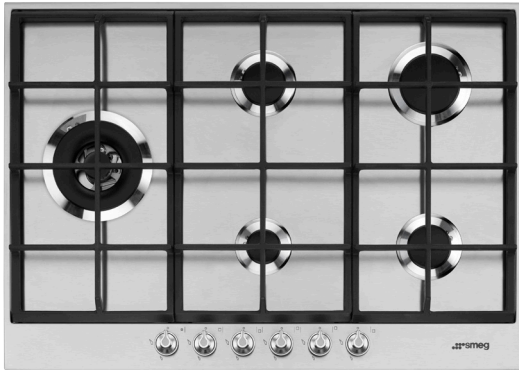

17 MJ/HR DUAL CONTROL TRIPLE WOK ZONE

Located on the left, this large and versatile burner suits woks, pots, saucepans and griddles. Whether it's used for easy stir-fry meals or controllable low simmers, it adds a whole new repertoire to your cooking.

CAST IRON TRIVETS

The solid cast-iron trivets cover the cooktop, creating a harmonious and ergonomic surface onto which pots can be placed and moved safely and securely. In addition to providing a highly professional look, these ensure excellent performance, which remains unaffected over time.

PX175LAU

72CM LINEA GAS COOKTOP

MADE IN ITALY
Since 1948

COOKTOP FEATURES

Dimensions	725mmW x 510mmD x 40mmH
Finish	Stainless Steel
Installation	Topmount
Capacity	5 Burner Centre (wok) 17 mj/hr Front left 4.8 mj/hr Rear left 9.5 mj/hr Front right 6.1 mj/hr Rear right 6.1 mj/hr
Ignition	Automatic electronic
Gas Connection	Fitted for natural gas: regulator supplied adaptable for ULPG: no regulator required
Power	220-240 V 50/60Hz 10A
Safety	Flame failure device (FFD) fitted to each burner
Warranty	Five years parts and labour

SUPPLIED ACCESSORIES

1 x set of cast-iron trivets

PX175LAU
72CM LINEA GAS COOKTOP

MADE IN ITALY
Since 1948

Dimensions	725mmW x 510mmD x 40mmH
Power	220-240 V 50/60Hz 10A
Warranty	Five years parts and labour