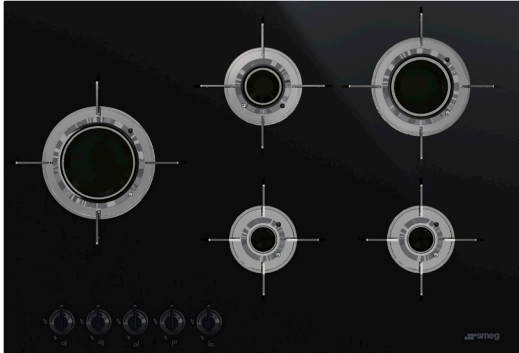

PVL675LCNAU

75CM DOLCE STIL NOVO BLADE FLAME GAS COOKTOP

MADE IN ITALY

Since 1948

Dimensions	750mmW x 510mmD x 92mmH
Finish	Black ceramic glass
Capacity	5 burner Left 12.6 mj/hr Front Centre 4.0 mj/hr Rear Centre 6.1 mh/hr Front Right 4.0 mj/hr Rear Right 9.0 mj/hr
Warranty	Five years parts and labour

LOW ENERGY CONSUMPTION

Blade Flame's single, vertical flame ensures extremely efficient use of gas. When cooking, even, optimal heat is delivered directly to the base of the cooking vessel, reducing heat loss.

SUPERIOR PERFORMANCE

The Blade Flame gas burners are patented and exclusive to Smeg. They deliver a continuous ring of vertical flame to guarantee maximum heat transfer, reduce heat dispersion and increase efficiency by 20% compared to standard gas burners.

PVL675LCNAU shown with KPDSN75B bird design pan stands

PVL675LCNAU

75CM DOLCE STIL NOVO BLADE FLAME GAS COOKTOP

MADE IN ITALY
Since 1948

COOKTOP FEATURES

Dimensions	750mmW x 510mmD x 92mmH
Finish	Black ceramic glass
Installation	Top mount
Capacity	5 burner Left 12.6 mj/hr Front Centre 4.0 mj/hr Rear Centre 6.1 mh/hr Front Right 4.0 mj/hr Rear Right 9.0 mj/hr
Ignition	Automatic electronic
Gas Connection	Set for natural gas — regulator supplied Adaptable for ULPG — no regulator required
Power	220-240 V 50/60Hz 1W
Safety	Flame failure device
Warranty	Five years parts and labour