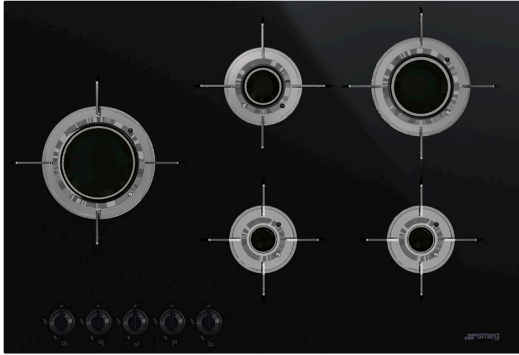

PVL675LCNAU
75CM DOLCE STIL NOVO BLADE FLAME GAS COOKTOP

MADE IN ITALY
Since 1948

Dimensions	750mmW x 510mmD x 92mmH
Power	220-240 V 50/60Hz 1W
Warranty	Five years parts and labour