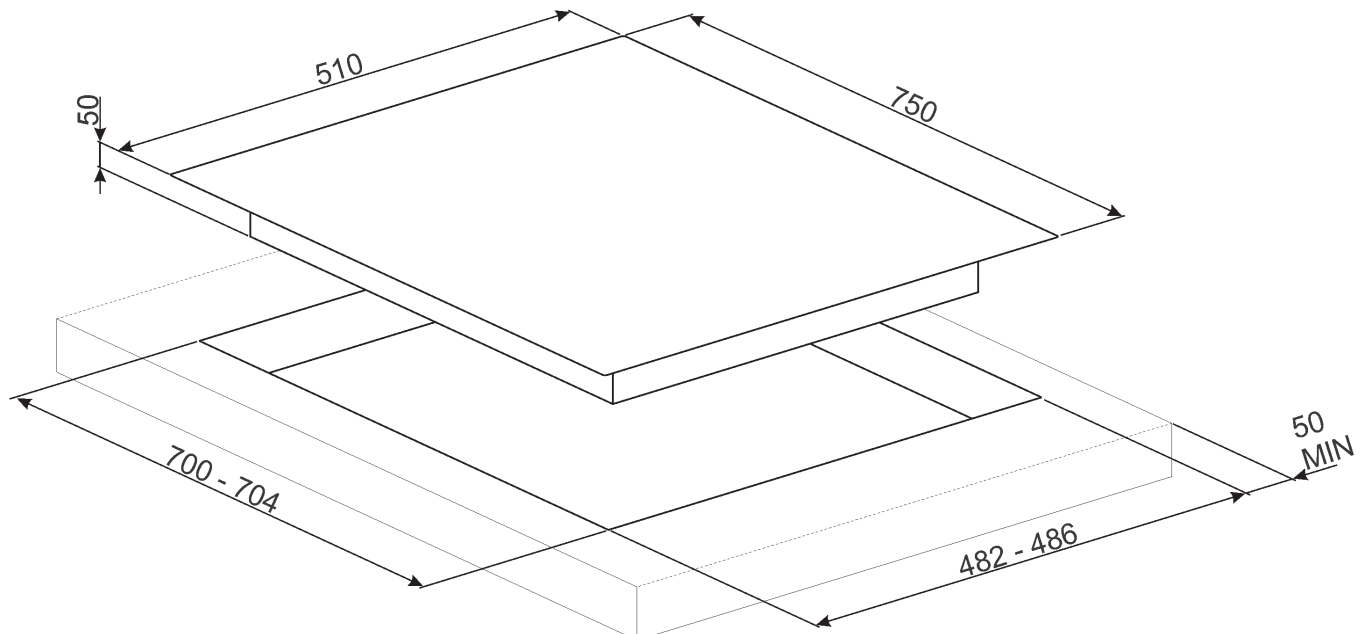

PVL675LCNAU shown with KPDSN75B bird design pan stands

PVL675LCNAU

75CM DOLCE STIL NOVO BLADE FLAME GAS COOKTOP

MADE IN ITALY
Since 1948

COOKTOP FEATURES

Dimensions	750mmW x 510mmD x 92mmH
Finish	Black ceramic glass
Installation	Top mount
Capacity	5 burner Left 12.6 mj/hr Front Centre 4.0 mj/hr Rear Centre 6.1 mh/hr Front Right 4.0 mj/hr Rear Right 9.0 mj/hr
Ignition	Automatic electronic
Gas Connection	Set for natural gas — regulator supplied Adaptable for ULPG — no regulator required
Power	220-240 V 50/60Hz 1W
Safety	Flame failure device
Warranty	Five years parts and labour

PLEASE NOTE: drawings are not to scale. They are to assist only.
WARNING: technical specifications and product sizes can be varied by the manufacturer without notice.
Cutouts for appliances should only be by physical product measurements. The above information is indicative only.