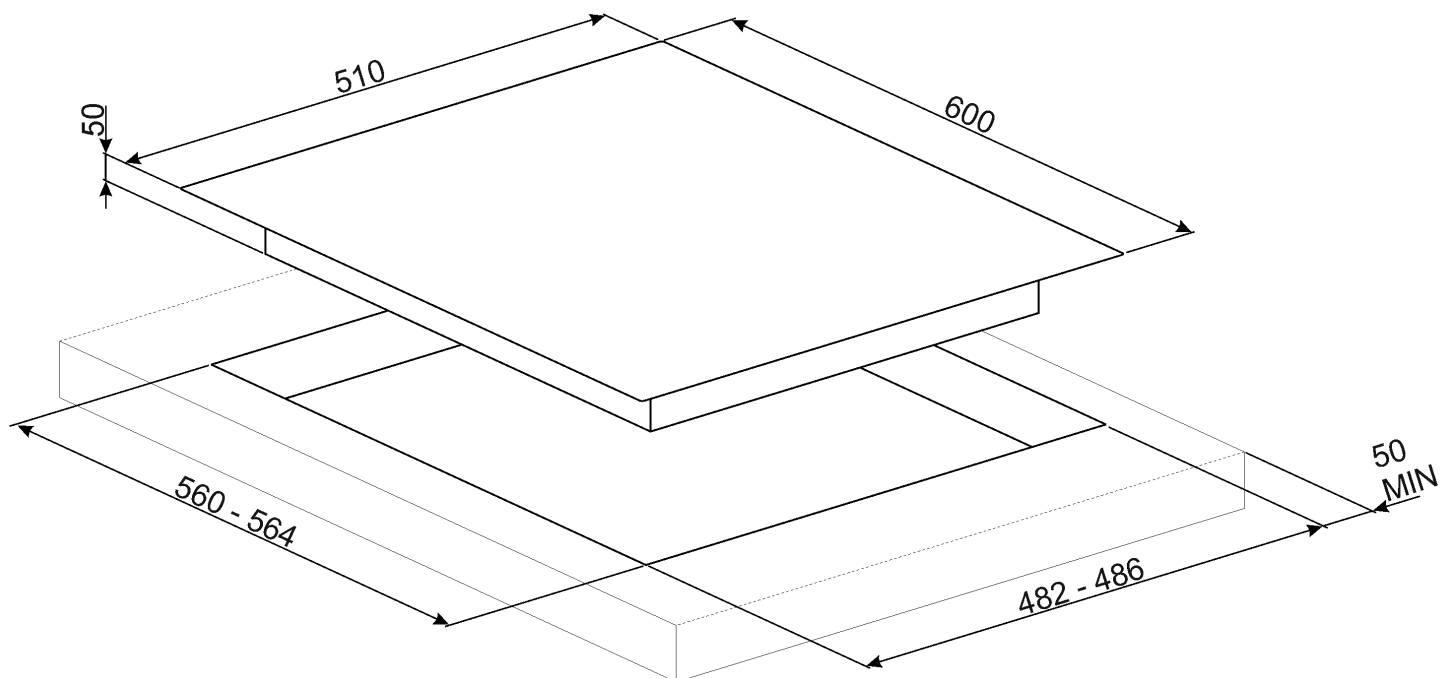

Dimensions 600mmW x 510mmD x 92mmH

Power 220-240 V 50/60Hz
1W

Warranty Five years parts and labour

TOPMOUNT