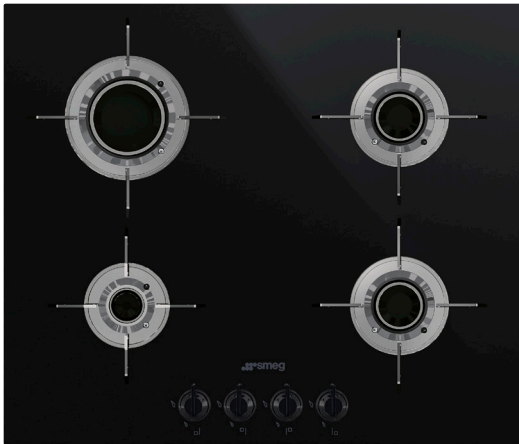

PVL664CNAU

60CM DOLCE STIL NOVO BLADE FLAME GAS COOKTOP

MADE IN ITALY

Since 1948