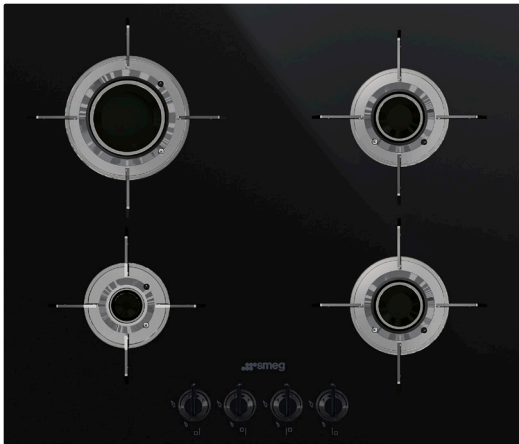

## PVL664CNAU

60CM DOLCE STIL NOVO BLADE FLAME GAS COOKTOP

**MADE IN ITALY**

Since 1948

Dimensions	600mmW x 510mmD x 92mmH
Finish	Black ceramic glass
Capacity	4 burner Front left 4.0 mj/hr Rear left 10.4 mj/hr Front right 6.1 mj/hr Rear right 6.1 mj/hr
Warranty	Five years parts and labour

### LOW ENERGY CONSUMPTION

Blade Flame's single, vertical flame ensures extremely efficient use of gas. When cooking, even, optimal heat is delivered directly to the base of the cooking vessel, reducing heat loss.

### SUPERIOR PERFORMANCE

The Blade Flame gas burners are patented and exclusive to Smeg. They deliver a continuous ring of vertical flame to guarantee maximum heat transfer, reduce heat dispersion and increase efficiency by 20% compared to standard gas burners.

## COOKTOP FEATURES

Dimensions	600mmW x 510mmD x 92mmH
Finish	Black ceramic glass
Installation	Top mount
Capacity	4 burner Front left 4.0 mj/hr Rear left 10.4 mj/hr Front right 6.1 mj/hr Rear right 6.1 mj/hr
Ignition	Automatic electronic
Gas Connection	Set for natural gas — regulator supplied Adaptable for ULPG — no regulator required
Power	220-240 V 50/60Hz 1W
Safety	Flame failure device
Warranty	Five years parts and labour