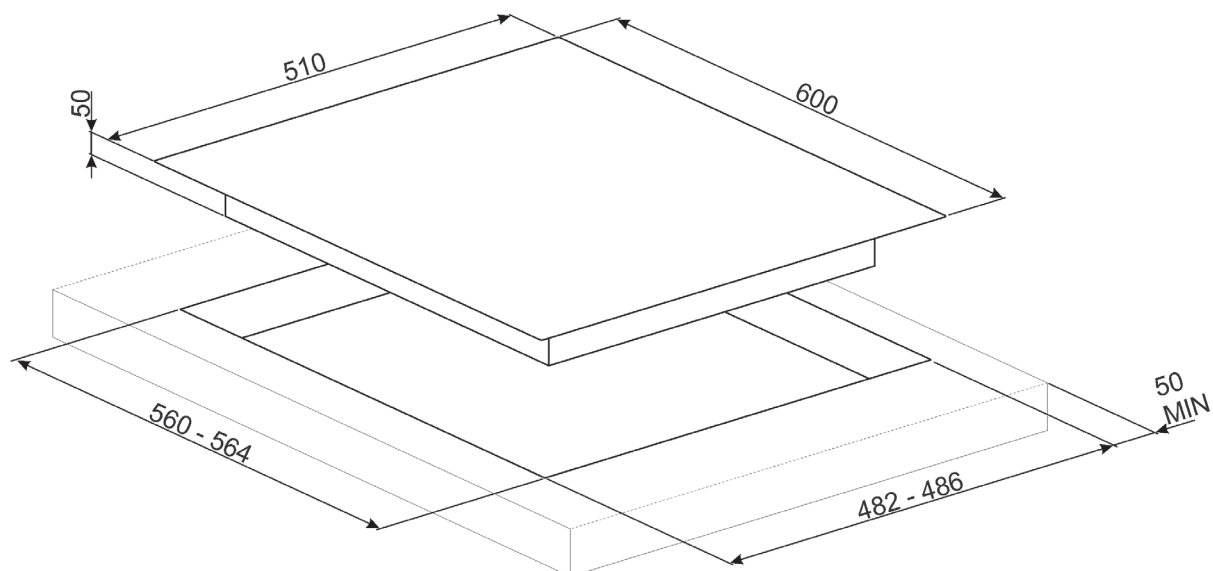

## COOKTOP FEATURES

Dimensions	600mmW x 510mmD x 92mmH
Finish	Black ceramic glass
Installation	Top mount
Capacity	4 burner Front left 4.0 mj/hr Rear left 10.4 mj/hr Front right 6.1 mj/hr Rear right 6.1 mj/hr
Ignition	Automatic electronic
Gas Connection	Set for natural gas — regulator supplied Adaptable for ULPG — no regulator required
Power	220-240 V 50/60Hz 1W
Safety	Flame failure device
Warranty	Five years parts and labour