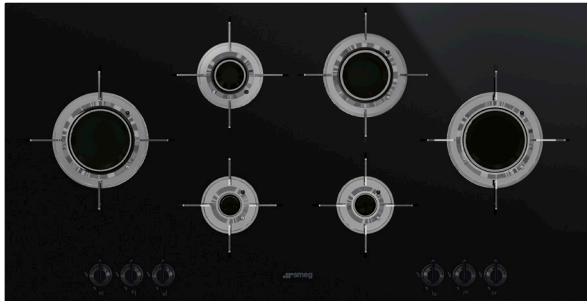

PVL6106CNAU

100CM DOLCE STIL NOVO BLADE FLAME GAS COOKTOP

MADE IN ITALY

Since 1948

Dimensions	1000mmW x 92mmH x 510mmD
Finish	Black ceramic glass
Capacity	6 burner Left 12.6 mj/hr Front Centre Left 4.0 mj/hr Rear Centre Left 6.1 mh/hr Front Centre Right 4.0 mj/hr Rear Centre Right 9.0 mj/hr Right 12.6 mj/hr
Warranty	Five years parts and labour

LOW ENERGY CONSUMPTION

Blade Flame's single, vertical flame ensures extremely efficient use of gas. When cooking, even, optimal heat is delivered directly to the base of the cooking vessel, reducing heat loss.

SUPERIOR PERFORMANCE

The Blade Flame gas burners are patented and exclusive to Smeg. They deliver a continuous ring of vertical flame to guarantee maximum heat transfer, reduce heat dispersion and increase efficiency by 20% compared to standard gas burners.

PVL6106CNAU

100CM DOLCE STIL NOVO BLADE FLAME GAS COOKTOP

MADE IN ITALY
Since 1948

COOKTOP FEATURES

Dimensions	1000mmW x 92mmH x 510mmD
Finish	Black ceramic glass
Installation	Top mount
Capacity	6 burner Left 12.6 mj/hr Front Centre Left 4.0 mj/hr Rear Centre Left 6.1 mh/hr Front Centre Right 4.0 mj/hr Rear Centre Right 9.0 mj/hr Right 12.6 mj/hr
Ignition	Automatic electronic
Gas Connection	Set for natural gas — regulator supplied Adaptable for ULPG — no regulator required
Power	220-240 V 50/60Hz 1W
Safety	Flame failure device
Warranty	Five years parts and labour