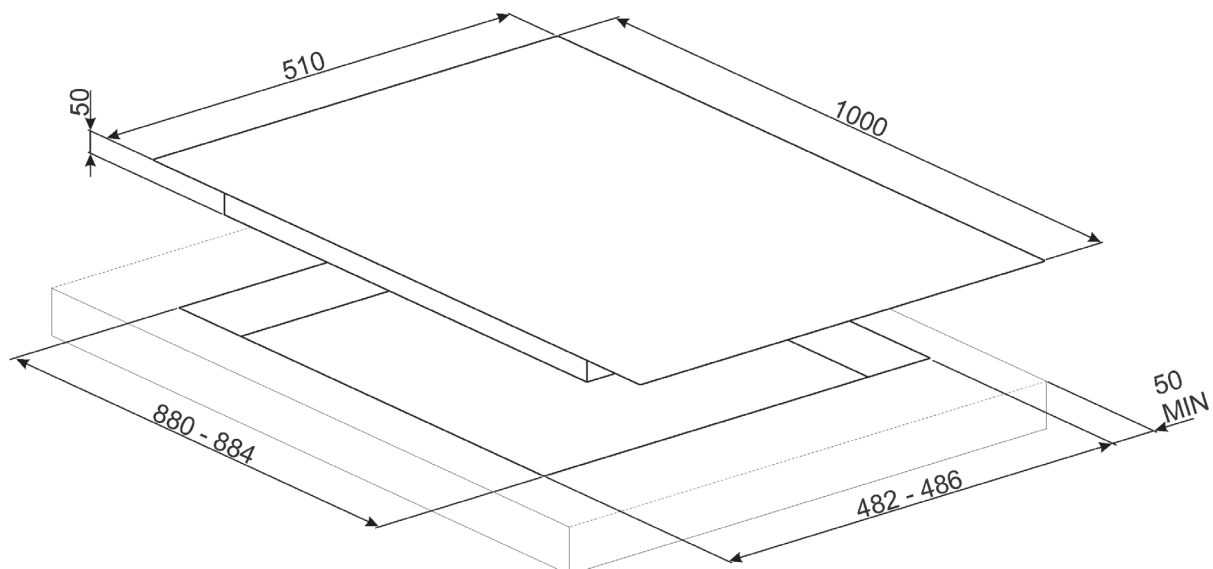

PVL6106CNAU

100CM DOLCE STIL NOVO BLADE FLAME GAS COOKTOP

MADE IN ITALY
Since 1948

COOKTOP FEATURES

Dimensions	1000mmW x 92mmH x 510mmD
Finish	Black ceramic glass
Installation	Top mount
Capacity	6 burner Left 12.6 mj/hr Front Centre Left 4.0 mj/hr Rear Centre Left 6.1 mh/hr Front Centre Right 4.0 mj/hr Rear Centre Right 9.0 mj/hr Right 12.6 mj/hr
Ignition	Automatic electronic
Gas Connection	Set for natural gas — regulator supplied Adaptable for ULPG — no regulator required
Power	220-240 V 50/60Hz 1W
Safety	Flame failure device
Warranty	Five years parts and labour