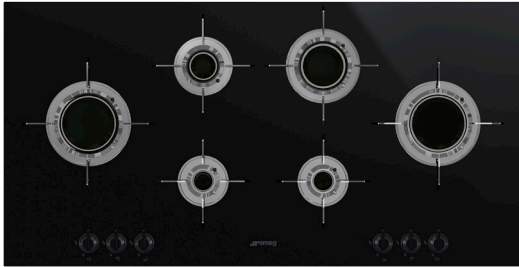

PVL6106CNAU
100CM DOLCE STIL NOVO BLADE FLAME GAS COOKTOP

MADE IN ITALY
Since 1948

Dimensions	1000mmW x 92mmH x 510mmD
Power	220-240 V 50/60Hz 1W
Warranty	Five years parts and labour