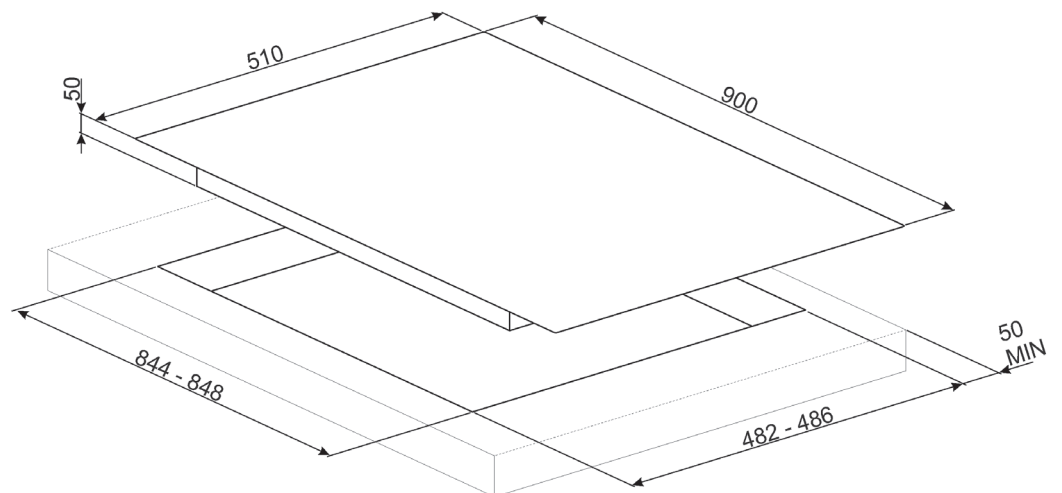

Dimensions	900mmW x 102mmH x 510mmD
Finish	Black ceramic glass with copper trim
Capacity	5 burner Left (wok) 21.6 mj/hr Front centre 6.1 mj/hr Rear centre 6.1 mj/hr Front right 4.3 mj/hr Rear right 9.3 mj/hr
Warranty	Five years parts and labour

Colours Available

Copper Trim

Stainless Steel Trim

PV695LCNRAU

90CM DOLCE STIL NOVO GAS COOKTOP

MADE IN ITALY
Since 1948

COOKTOP FEATURES

Dimensions	900mmW x 102mmH x 510mmD
Finish	Black ceramic glass with copper trim
Installation	Top mount or flush mount
Cutout	848mmW x 486mmD
Capacity	5 burner Left (wok) 21.6 mj/hr Front centre 6.1 mj/hr Rear centre 6.1 mj/hr Front right 4.3 mj/hr Rear right 9.3 mj/hr
Ignition	Automatic electronic
Gas Connection	Set for natural gas — regulator supplied Adaptable for ULPG — no regulator required
Power	220-240 V 50/60Hz 1W
Safety	Flame failure device
Warranty	Five years parts and labour

SUPPLIED ACCESSORIES

1 x Cast iron wok support

OPTIONAL ACCESSORIES

N/A

PV695LCNRAU
90CM DOLCE STIL NOVO GAS COOKTOP

MADE IN ITALY
Since 1948

Dimensions	900mmW x 102mmH x 510mmD
Power	220-240 V 50/60Hz 1W
Warranty	Five years parts and labour