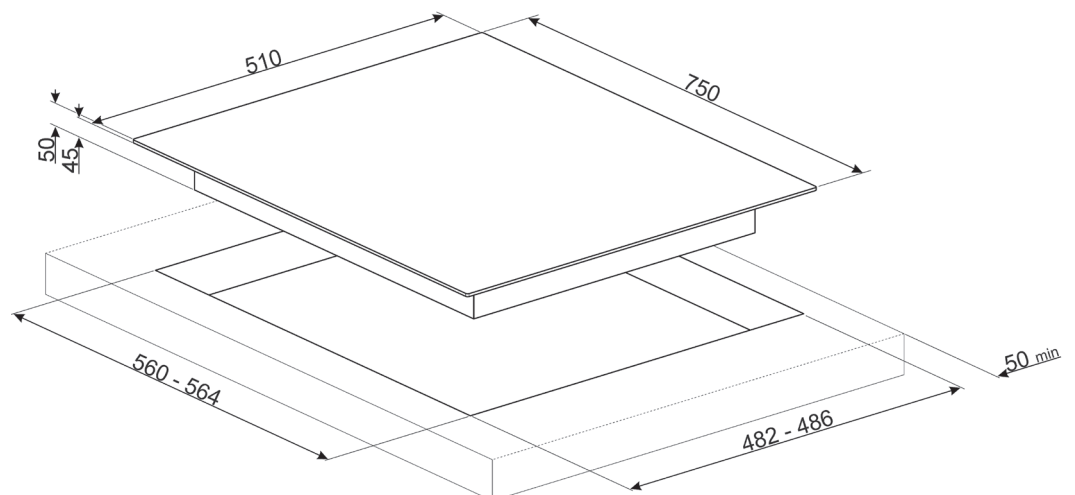

PV675CNXAU

75CM DOLCE STIL NOVO GAS COOKTOP

MADE IN ITALY
Since 1948

COOKTOP FEATURES

Dimensions	750mmW x 102mmH x 510mmD
Finish	Black ceramic glass with stainless steel trim
Installation	Top mount or flush mount
Cutout	564mmW x 486mmD
Capacity	5 burner Centre (wok) 15.1 mj/hr Front left 4.3 mj/hr Rear left 6.1 mj/hr Front right 4.3 mj/hr Rear right 9.3 mj/hr
Ignition	Automatic electronic
Gas Connection	Set for natural gas — regulator supplied Adaptable for ULPG — no regulator required
Power	220-240 V 50/60Hz 1W
Safety	Flame failure device
Warranty	Five years parts and labour

SUPPLIED ACCESSORIES

1 x Cast iron wok support

OPTIONAL ACCESSORIES

N/A