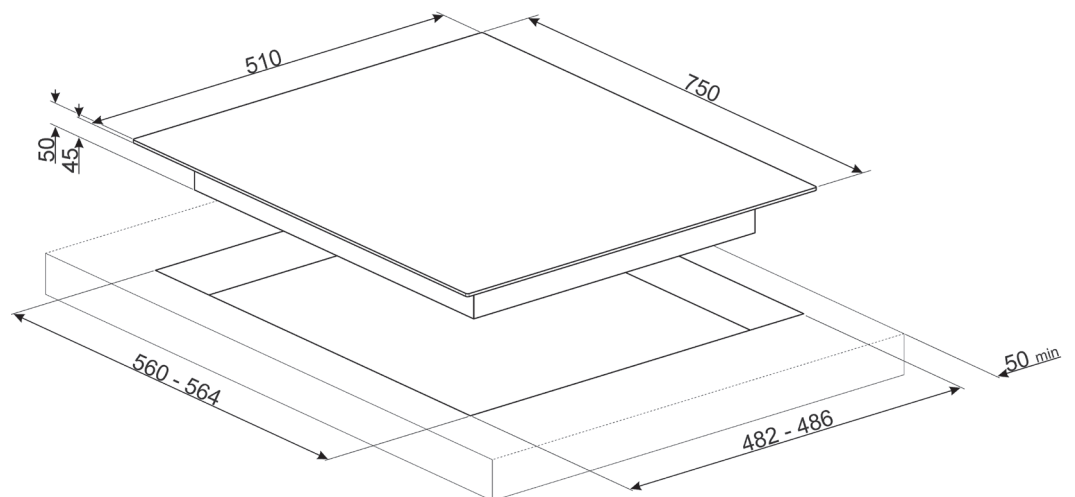

Colours Available

Copper Trim

Stainless Steel Trim

PV675CNRAU

75CM DOLCE STIL NOVO GAS COOKTOP

MADE IN ITALY
Since 1948

COOKTOP FEATURES

| | |
|----------------|---|
| Dimensions | 750mmW x 102mmH x 510mmD |
| Finish | Black ceramic glass with copper trim |
| Installation | Top mount or flush mount |
| Cutout | 564mmW x 486mmD |
| Capacity | 5 burner Centre (wok) 15.1 mj/hr Front left 4.3 mj/hr Rear left 6.1 mj/hr Front right 4.3 mj/hr Rear right 9.3 mj/hr |
| Ignition | Automatic electronic |
| Gas Connection | Set for natural gas — regulator supplied Adaptable for ULPG — no regulator required |
| Power | 220-240 V 50/60Hz 1W |
| Safety | Flame failure device |
| Warranty | Five years parts and labour |

SUPPLIED ACCESSORIES

1 x Cast iron wok support

OPTIONAL ACCESSORIES

N/A

PV675CNRAU
75CM DOLCE STIL NOVO GAS COOKTOP

MADE IN ITALY
Since 1948

| | |
|------------|-----------------------------|
| Dimensions | 750mmW x 102mmH x 510mmD |
| Power | 220-240 V 50/60Hz 1W |
| Warranty | Five years parts and labour |