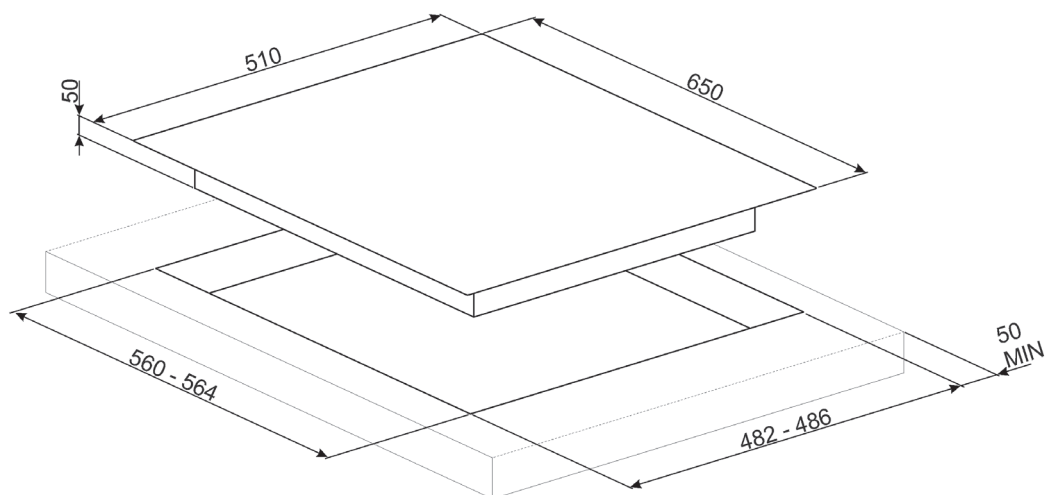

Colours Available

Copper Trim

Stainless Steel Trim

PV664LCNXAU

65CM DOLCE STIL NOVO GAS COOKTOP

MADE IN ITALY
Since 1948

COOKTOP FEATURES

Dimensions	650mmW x 102mmH x 510mmD
Finish	Black ceramic glass with stainless steel trim
Installation	Top mount or flush mount
Cutout	564mmW x 486mmD
Capacity	4 burners Left 10.4 mj/hr Rear Centre 6.1 mj/hr Front centre 4.3 mj/hr Right 9.3 mj/hr
Ignition	Automatic electronic
Gas Connection	Set for natural gas — regulator supplied Adaptable for ULPG — no regulator required
Power	220-240 V 50/60Hz 1W
Safety	Flame failure device
Warranty	Five years parts and labour

SUPPLIED ACCESSORIES

N/A

OPTIONAL ACCESSORIES

N/A

PV664LCNXAU
65CM DOLCE STIL NOVO GAS COOKTOP

MADE IN ITALY
Since 1948

Dimensions	650mmW x 102mmH x 510mmD
Power	220-240 V 50/60Hz 1W
Warranty	Five years parts and labour