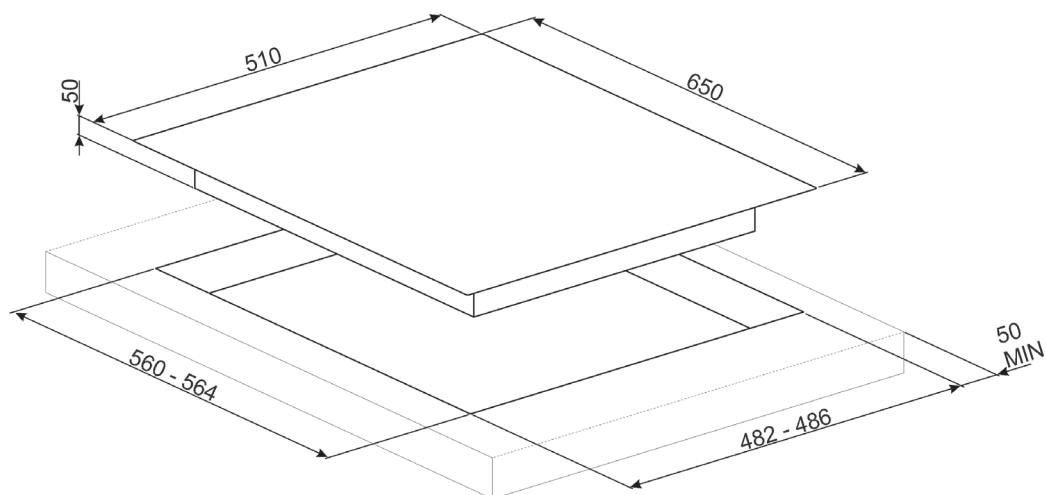

PV664LCNRAU

65CM DOLCE STIL NOVO GAS COOKTOP

MADE IN ITALY

Since 1948

COOKTOP FEATURES

Dimensions	650mmW x 102mmH x 510mmD
Finish	Black ceramic glass with copper trim
Installation	Top mount or flush mount
Cutout	564mmW x 486mmD
Capacity	4 burners Left 10.4 mj/hr Rear Centre 6.1 mj/hr Front centre 4.3 mj/hr Right 9.3 mj/hr
Ignition	Automatic electronic
Gas Connection	Set for natural gas — regulator supplied Adaptable for ULPG — no regulator required
Power	220-240 V 50/60Hz 1W
Safety	Flame failure device
Warranty	Five years parts and labour

SUPPLIED ACCESSORIES

N/A

OPTIONAL ACCESSORIES

N/A