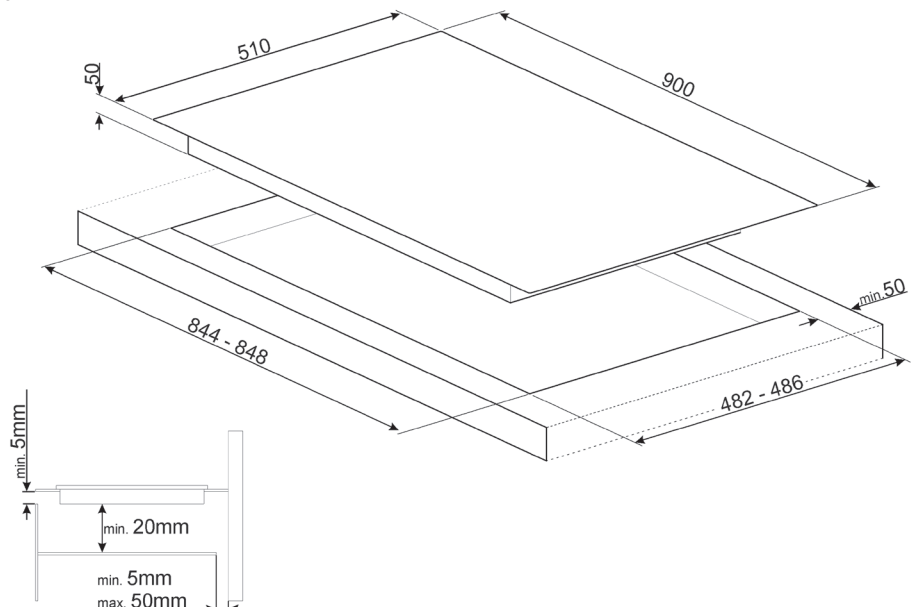

## ACTIVE SURFACE CONTROL

Active Surface Control will trigger and automatically illuminate the relevant power control, no matter where on the surface the pan is placed.

<b>Dimensions</b>	900mmW x 45mmH x 510mmD
<b>Finish</b>	Black ceramic glass surface with stainless steel trim
<b>Capacity</b>	4 zones and 1 burner Centre left (gas burner) 21.6 mj/hr Front centre* 230x180mm 2100W   boost 3600W Rear centre *230x180mm 2100W   boost 3600W Front right* 230x180mm 2100W   boost 3600W Rear right* 230x180mm 2100W   boost 3600W *These zones feature Surface Share
<b>Power Levels</b>	9 heat settings per zone + 1 boost setting per zone 3 auto-regulated temperatures J 42°C, JJ 70°C, JJJ 94°C
<b>Warranty</b>	Five years parts and labour

### COOKTOP FEATURES

Finish	Black ceramic glass surface with stainless steel trim
Installation	Topmount
Size	900mmW x 45mmH x 510mmD
Cutout	848mmW x 486mmD
Capacity	4 zones and 1 burner Centre left (gas burner) 21.6 mj/hr Front centre* 230x180mm 2100W   boost 3600W Rear centre *230x180mm 2100W   boost 3600W Front right* 230x180mm 2100W   boost 3600W Rear right* 230x180mm 2100W   boost 3600W *These zones feature Surface Share
Power levels	9 heat settings per zone + 1 boost setting per zone 3 auto-regulated temperatures ┌ 42°C, ┌┌ 70°C, ┌┌┌ 94°C
Timers	3 timers, simultaneous or separate operation independent egg timer
Controls	slider control
Safety	auto pan detection automatic cutoff touch-control lock residual heat indicators automatic spillage stop child safety lock
Power	220–240V, 50/60Hz 7400W 33A
Pan size	automatic pan size recognition
Warranty	Five years parts and labour