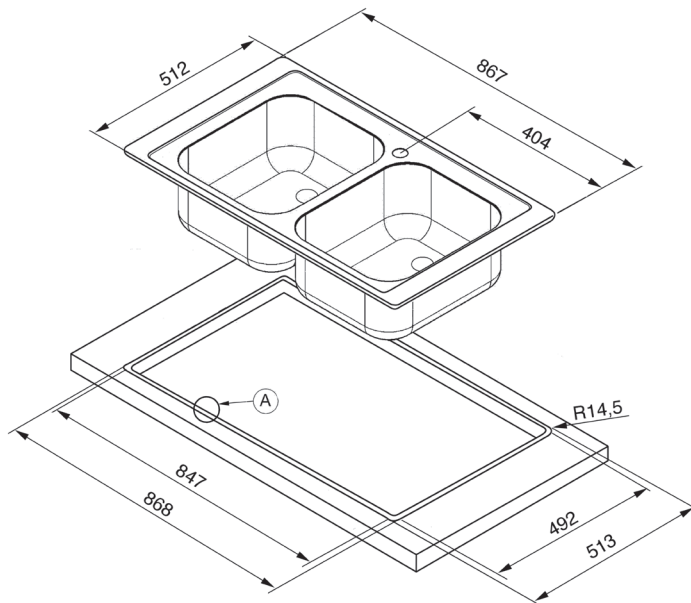

LV95-3

smeg topmount sink

EAN 8017709139087

- satin stainless steel
- two bowls + drainer
- topmount
- 867mm x 512mm, 210mm high
- 24.5-litre capacity each bowl
- packaged dimensions: 990X620x280mm
- weight: 6.6kg

ACCESSORIES

DB34

TS34

PLEASE NOTE: drawings are not to scale. They are to assist only.