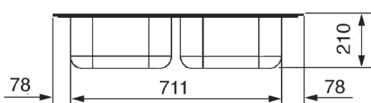

LV95-3

smeg topmount sink

EAN 8017709139087

- satin stainless steel
- two bowls + drainer
- topmount
- 867mm x 512mm, 210mm high
- 24.5-litre capacity each bowl
- packaged dimensions: 990X620x280mm
- weight: 6.6kg