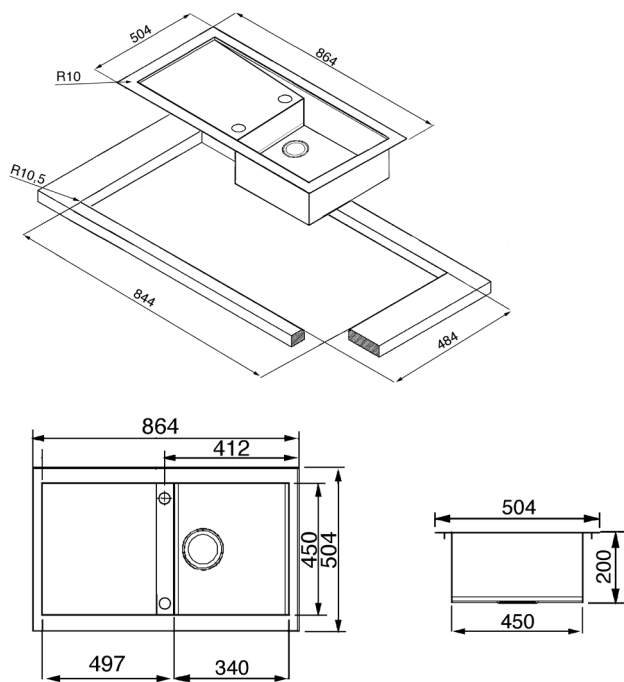

LR861

smeg topmount or flushmount sink

EAN 8017709138806

- stainless steel
- 30 litres capacity
- topmount or flushmount
- 864mmW x 504mmD x 200mmH
- cutout: 844 x 484mm
- two pre-punched holes for tap and remote control for outer bowl designer plug and waste (supplied) – reversible for L or R drainer area

ACCESSORIES

TLQ40

TTQ40

VSH40Q

VSH20Q

PLEASE NOTE: drawings are not to scale. They are to assist only.