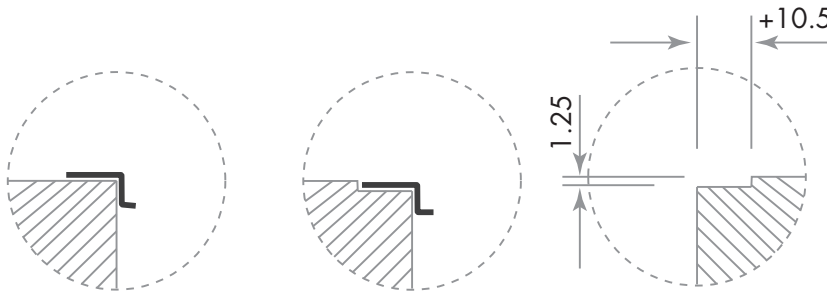

LR861

smeg topmount or flushmount sink

EAN 8017709138806

- stainless steel
- 30 litres capacity
- topmount or flushmount
- 864mmW x 504mmD x 200mmH
- cutout: 844 x 484mm
- two pre-punched holes for tap and remote control for outer bowl designer plug and waste (supplied) – reversible for L or R drainer area

ACCESSORIES

TLQ40

TTQ40

VSH40Q

VSH20Q

PLEASE NOTE: drawings are not to scale. They are to assist only.