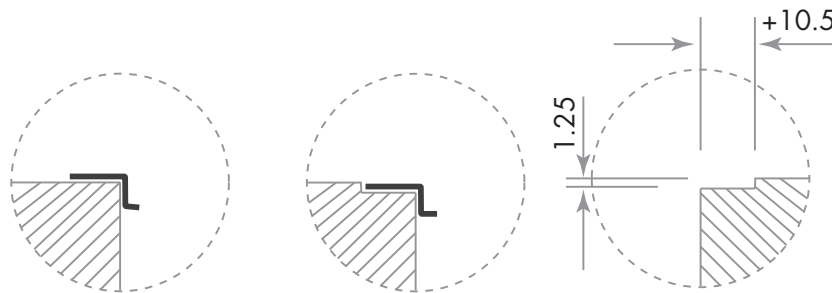

LR102

smeg topmount or flushmount sink

EAN 8017709138813

- stainless steel
- main bowl: 30 litres
- auxiliary bowl: 6 litres
- topmount or flushmount
- 1004 x 504 x 200mm
- cutout: 984 x 484mm
- two pre-punched holes for tap and remote control for outer bowl designer plug and waste (supplied) — reversible for L or R drainer area

OPTIONAL ACCESSORIES

TLQ40

TTQ40

VSH40Q

VSH20Q

PLEASE NOTE: drawings are not to scale. They are to assist only.