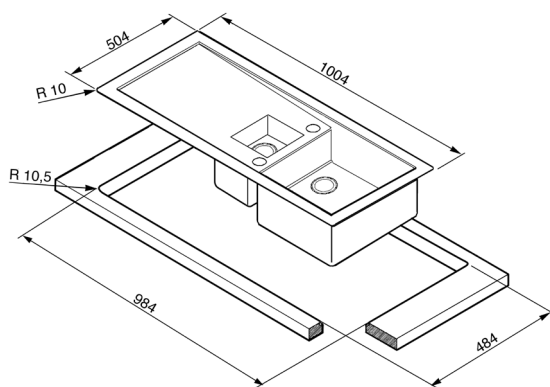

LR102

smeg topmount or flushmount sink

EAN 8017709138813

- stainless steel
- main bowl: 30 litres
- auxiliary bowl: 6 litres
- topmount or flushmount
- 1004 x 504 x 200mm
- cutout: 984 x 484mm
- two pre-punched holes for tap and remote control for outer bowl designer plug and waste (supplied) — reversible for L or R drainer area

OPTIONAL ACCESSORIES

TLQ40

TTQ40

VSH40Q

VSH20Q

PLEASE NOTE: drawings are not to scale. They are to assist only.