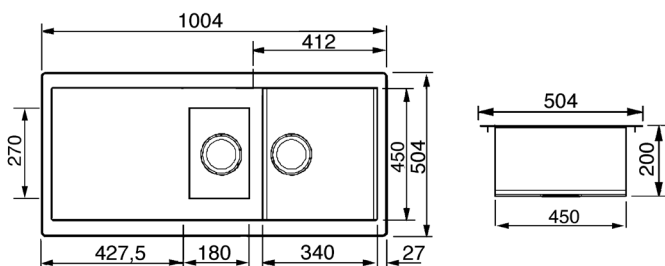

LR102

smeg topmount or flushmount sink

EAN 8017709138813

- stainless steel
- main bowl: 30 litres
- auxiliary bowl: 6 litres
- topmount or flushmount
- 1004 x 504 x 200mm
- cutout: 984 x 484mm
- two pre-punched holes for tap and remote control for outer bowl designer plug and waste (supplied) — reversible for L or R drainer area

OPTIONAL ACCESSORIES

TLQ40

TTQ40

VSH40Q

VSH20Q

PLEASE NOTE: drawings are not to scale. They are to assist only.