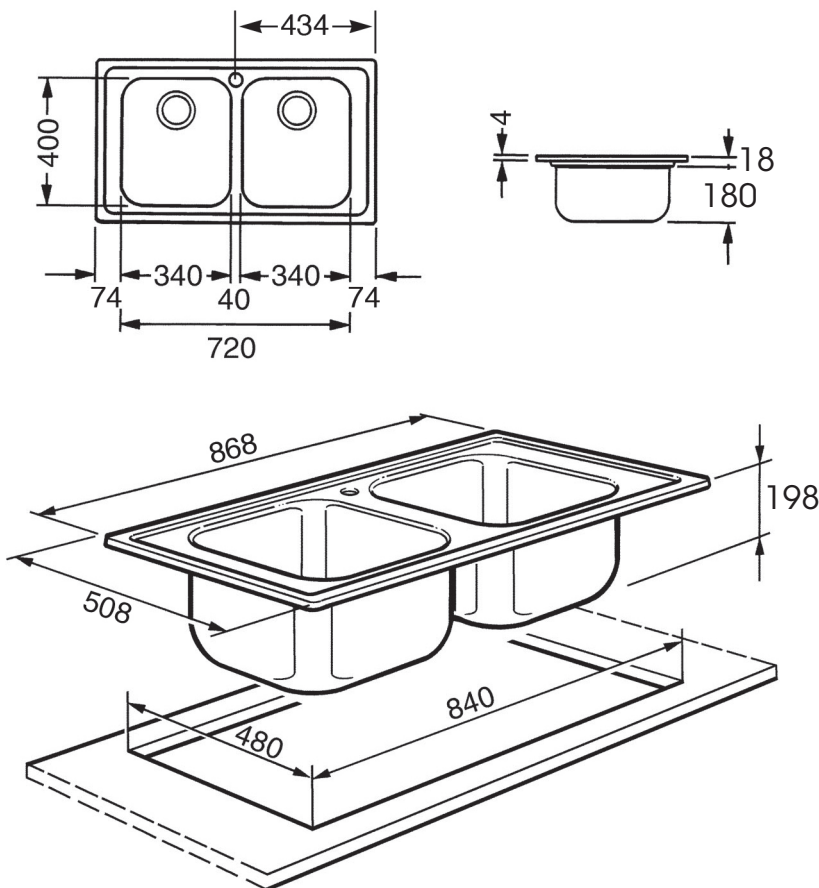

LE862A

Smeg two-bowl sink, topmount

(NB: tap shown not included)

EAN 8017709143305

- satin stainless steel
- two bowls, no drainer
- topmount
- 868mm x 508mm, 198mm high (excluding drainer)
- 26-litre capacity each bowl
- packaged dimensions: 990x620x280mm
- weight: 8.3kg

ACCESSORIES

DB34

TS34

NB: THESE DRAWINGS ARE NOT TO SCALE — THEY ARE A GUIDE ONLY. TO ENSURE ACCURACY, PLEASE HAVE THE PRODUCT AT HAND WHEN INSTALLING