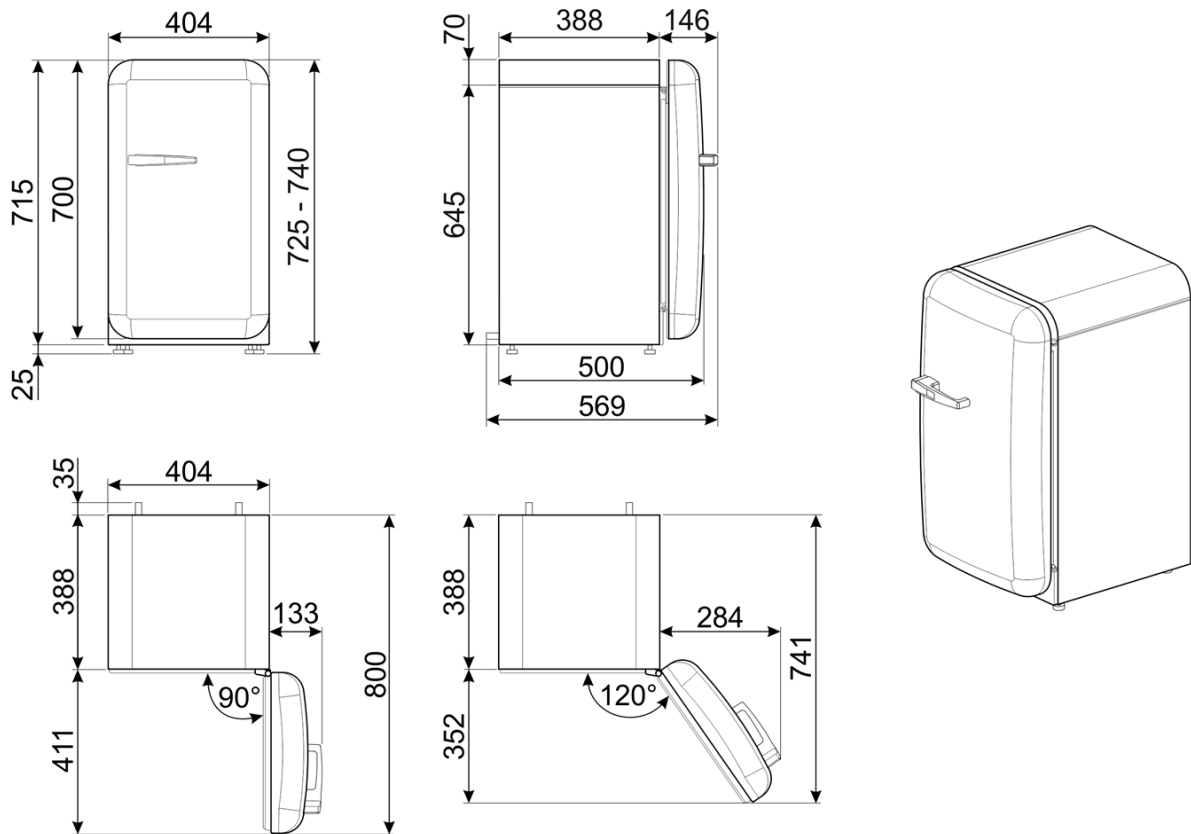

FAB5RPG5AU
EAN 8017709306175

FAB5RPK5AU
EAN 8017709306182

FAB5RSV5AU
EAN 8017709306199

COOLED APPLIANCE

FAB5
50'S STYLE RETRO COOLED APPLIANCE

PLEASE NOTE: drawings are not to scale. They are to assist only.

WARNING: technical specifications and product sizes can be varied by the manufacturer without notice.

Cutouts for appliances should only be by physical product measurements. The above information is indicative only.

ID211122