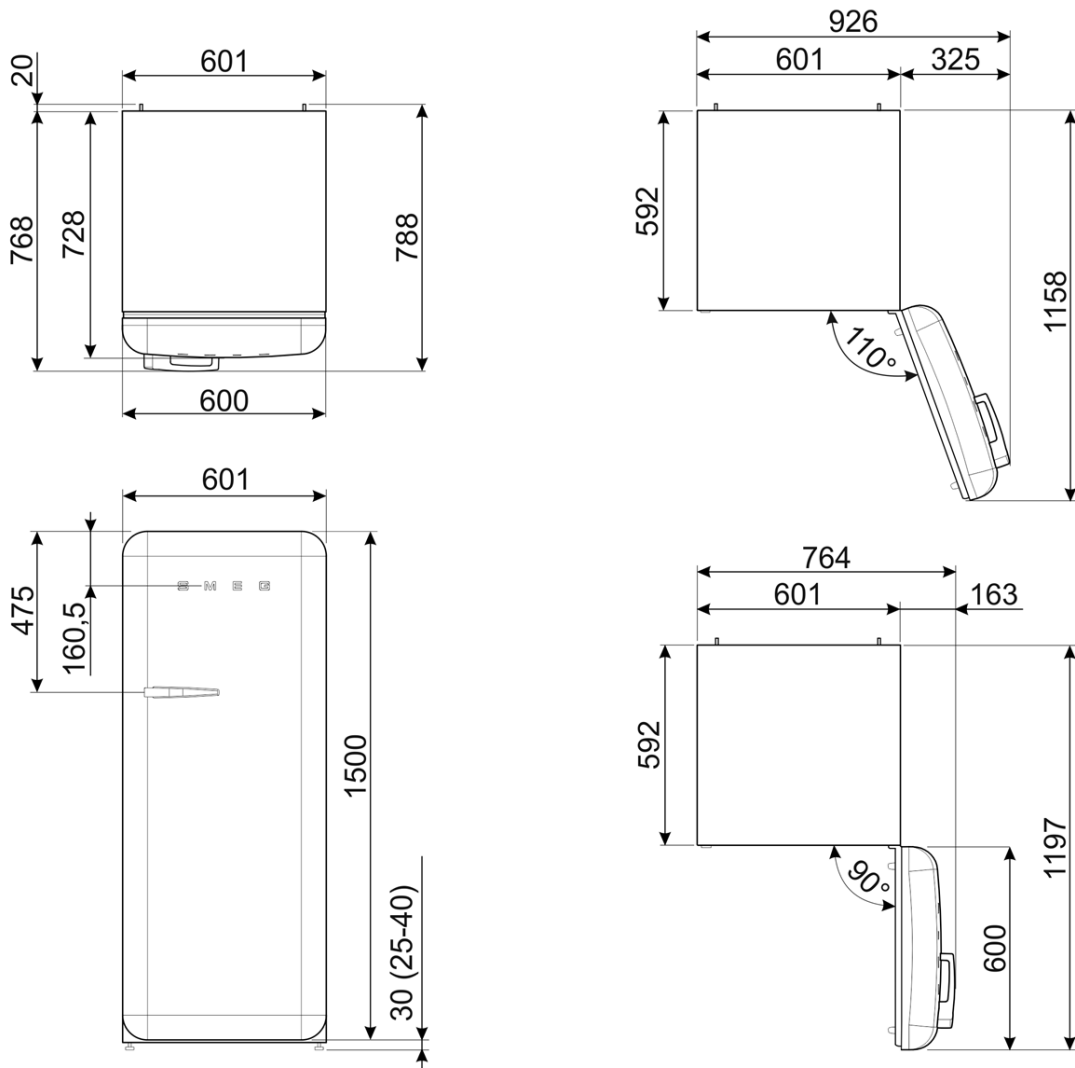

# FAB28RDGM3

FAB28 DOLCE & GABBANA

PLEASE NOTE: drawings are not to scale. They are to assist only.  
WARNING: technical specifications and product sizes can be varied by the manufacturer without notice.  
Cutouts for appliances should only be by physical product measurements. The above information is indicative only.