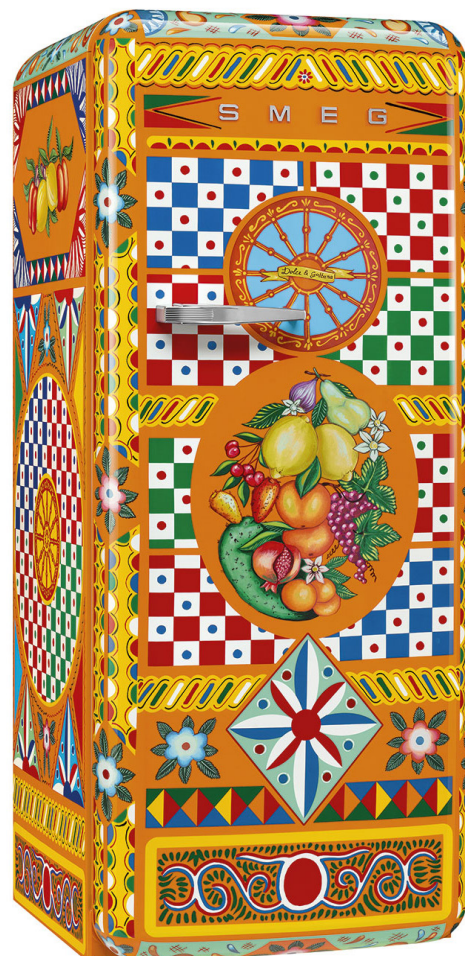

Performance

Energy Consumption	327kWh/year
Star Rating	3 Star
Noise	38 dBA
Power	220-240V, 50Hz 10A (3-pin plug)
Warranty	5 years parts and labour