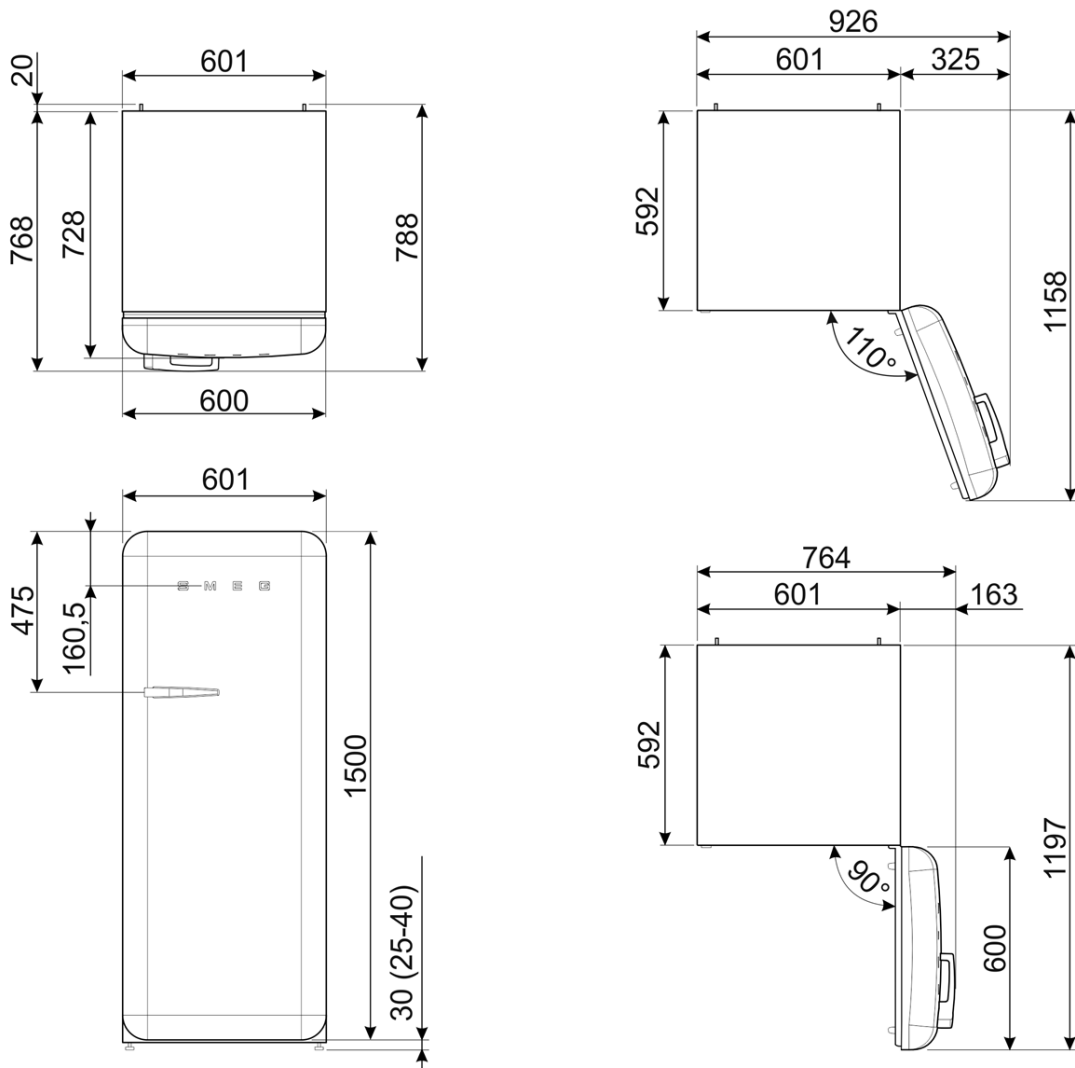

Finish	Cart
Dimensions	600mmW x 1530mmH x 768mmD (includes handle)
Gross Capacity	Refrigerator: 244L Freezer: 26L Total: 270L

REFRIGERATOR

No. Shelves	2 x Quick chill glass 1 x Crisper cover 1 x Deli cover
No. Drawers	1 x Crisper drawer 1 x Life Plus 0°C drawer
Lighting	LED

Inner Fridge door

No. Shelves	1 x shelf with transparent cover 2 x adjustable with wire support 1 x bottle shelf with wire support
-------------	--

FREEZER

No. Shelves	1 x internal compartment (NO shelf)
-------------	-------------------------------------

FAB28RDGC3
FAB28 DOLCE & GABBANA

FAB28RDGC3

FAB28 DOLCE & GABBANA

PLEASE NOTE: drawings are not to scale. They are to assist only.
WARNING: technical specifications and product sizes can be varied by the manufacturer without notice.
Cutouts for appliances should only be by physical product measurements. The above information is indicative only.