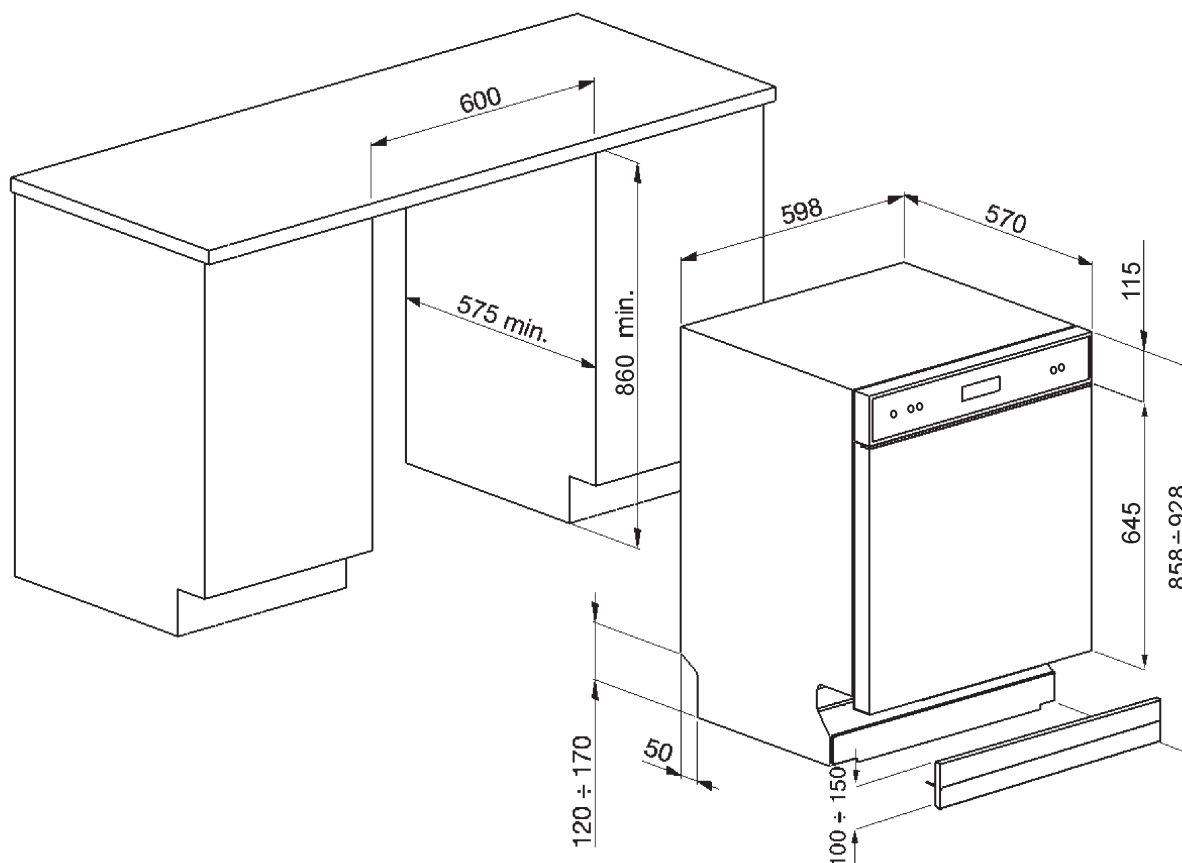

MADE IN ITALY

Since 1948

DISHWASHER FEATURES

Size	598mmW x 858-928mmH x 570mmD
Capacity	15 Place settings
Type	Underbench
Finish	Stainless Steel
Display	LCD
Programs	5 + 5 Quick Programs
End of cycle indicator	On display, with acoustic signal
Baskets	3 Levels
Wash system	Planetary Wash System
Water softener	No
Temperatures	38°, 45°, 50°, 65°, 70°C
Features	Internal LED lights Aquatest turbidity sensor Quicktime wash setting for each program ½ Load FlexiZone Fully adjustable baskets Self balancing hinges
Water connection	Hot or cold Water Connection (60°C Max)
Timer	Up to 24 hours, with automatic soak
Filtration	Stainless steel 5 stage filter
Drying	Natural condenser drying with SmartDry (Enersave)
Safety	Active Acquastop Control Lock
Noise	42 dBA
Energy Usage	243 kWh/year
Energy Rating	4 Star
Water usage	9.7 Litres
Water Rating	6 Star
Power	230-240V, 50/60 Hz 1800W 10A
Warranty	Five years parts and labour

DISHWASHER PROGRAMS

DISHWASHER FUNCTIONS

DWAU6D15XT

60CM DIAMOND SERIES UNDERBENCH DISHWASHER

MADE IN ITALY
Since 1948

Dimensions	598mmW x 858-928mmH x 570mmD
Power	230-240V, 50/60 Hz 1800W 10A
Warranty	Five years parts and labour

PLEASE NOTE: drawings are not to scale. They are to assist only.

WARNING: technical specifications and product sizes can be varied by the manufacturer without notice.

Cutouts for appliances should only be by physical product measurements. The above information is indicative only.