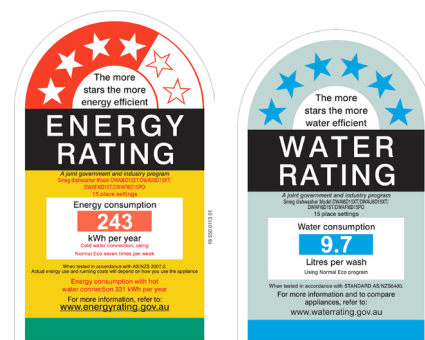

DWAU6D15XT

60CM DIAMOND SERIES UNDERBENCH DISHWASHER

MADE IN ITALY
Since 1948

Dimensions	598mmW x 858–928mmH x 570mmD
Finish	Stainless steel
Total functions	5 + 5 Quick Programs
Capacity	15 Place settings
Warranty	Five years parts and labour

PLANETARY WASH SYSTEM

Smeg's world-first planetary wash system features a single wash arm which rotates around two axes, significantly increasing wash pattern density and cleanliness. Angled jets reach in between every piece in the dishwasher for the most thorough and energy-efficient wash to date.

FLEXI DUO CUTLERY TRAY

The upper cutlery basket folds and slides ingeniously to free space in the basket below for tall items such as stemmed glassware while still providing space in the upper basket for cutlery and utensils.

ACTIVE ACQUASTOP

By electronically determining when and how much water to let into the dishwasher, Smeg's Active Acquastop automatically controls the water feed at the tap. This ensures there is no pressure in the inlet hose, eliminating the risk of bursting.

5 STAGE FILTRATION SYSTEM

The ultimate dishwasher filtration system maintains a high quality wash by trapping food, thus preventing it from re-entering the wash system.

SMARTDRY (ENERSAVE)

Smeg's Enersave system opens the door slightly at the end of the wash program. This option allows the residual heat of the machine to dry the load, including hard-to-dry items naturally and thoroughly, without the consumption of additional energy.

TALL TANK

Smeg's tall tank dishwashers offer large capacity and versatility. 35cm plates, platters, bowls and awkward shapes are easily accommodated with adjustable baskets and cutlery tray.