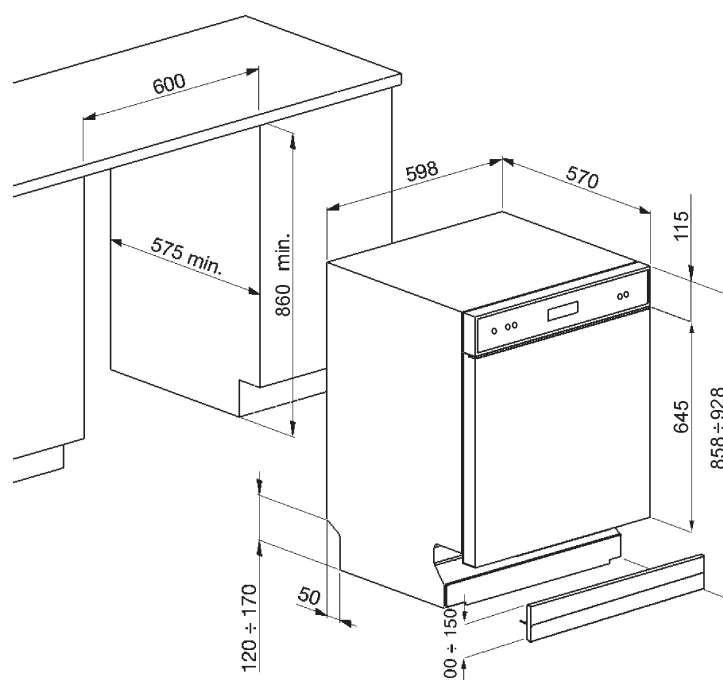

MADE IN ITALY

Since 1948

DISHWASHER FEATURES

Size	598mmW x 858-928mmH x 570mmD
Capacity	15 Place settings
Type	Underbench
Finish	Stainless Steel
Display	LCD
Programs	5 + 5 Quick Programs
End of cycle indicator	On display, with acoustic signal
Baskets	3 Levels
Wash system	Planetary Wash System
Water softener	No
Temperatures	38°, 45°, 50°, 65°, 70°C
Features	Internal LED lights Aquatest turbidity sensor Quicktime wash setting for each program ½ Load FlexiZone Fully adjustable baskets Self balancing hinges
Water connection	Hot or cold Water Connection (60°C Max)
Timer	Up to 24 hours, with automatic soak
Filtration	Stainless steel 5 stage filter
Drying	Natural condenser drying with SmartDry (Enersave)
Safety	Active Acquastop Control Lock
Noise	42 dBA
Energy Usage	243 kWh/year
Energy Rating	4 Star
Water usage	9.7 Litres
Water Rating	6 Star
Power	230-240V, 50/60 Hz 1800W 10A
Warranty	Five years parts and labour

DISHWASHER PROGRAMS

DISHWASHER FUNCTIONS

DWAU6D15XT

60CM DIAMOND SERIES UNDERBENCH DISHWASHER

MADE IN ITALY
Since 1948

Dimensions	598mmW x 858-928mmH x 570mmD
Power	230-240V, 50/60 Hz 1800W 10A
Warranty	Five years parts and labour

PLEASE NOTE: drawings are not to scale. They are to assist only.

WARNING: technical specifications and product sizes can be varied by the manufacturer without notice.

Cutouts for appliances should only be by physical product measurements. The above information is indicative only.