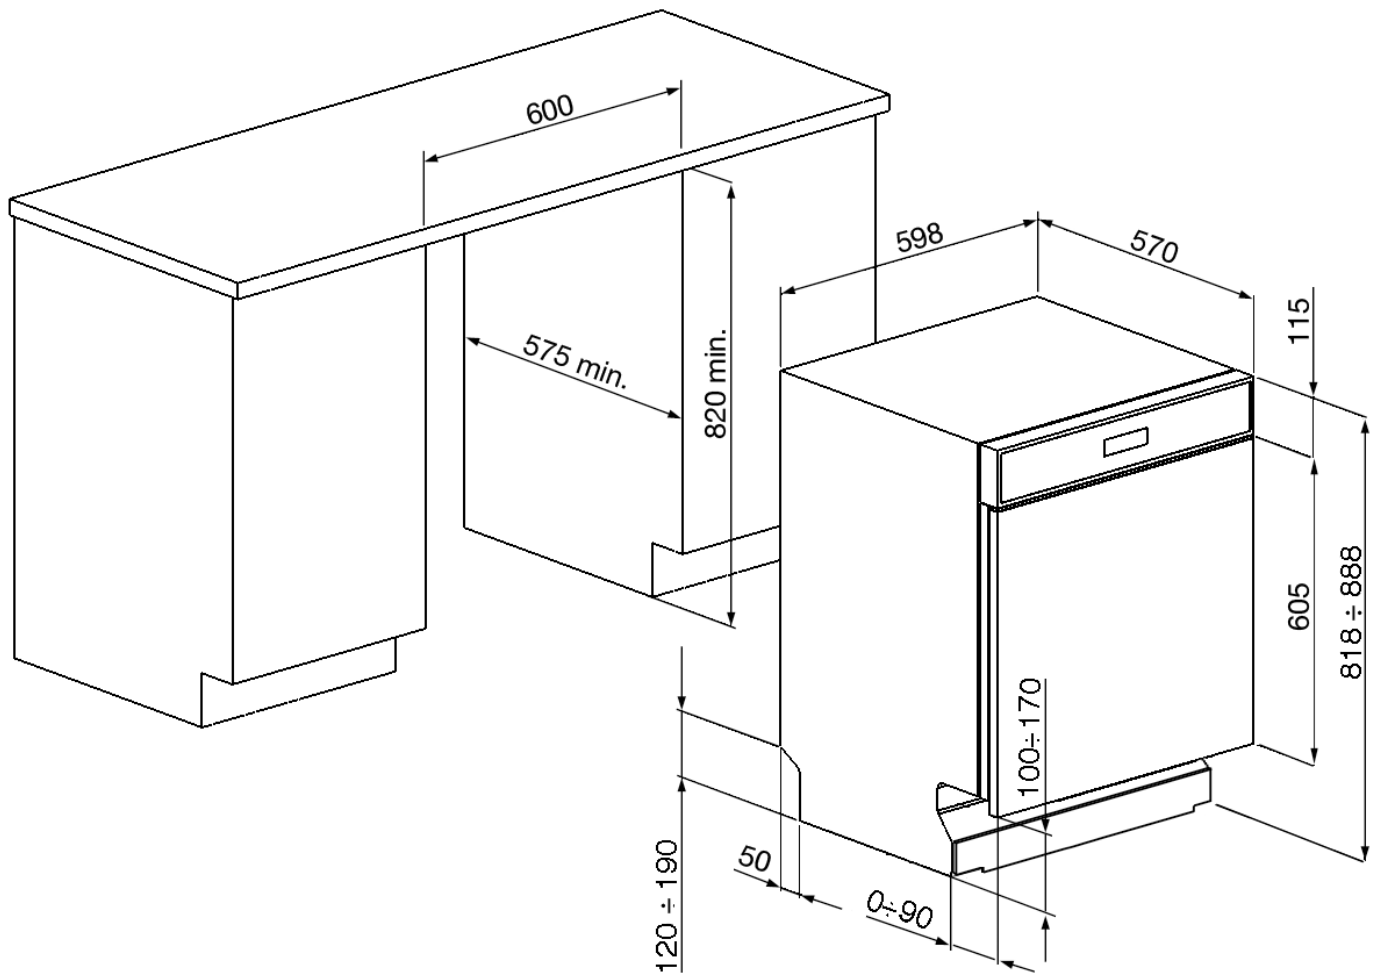

EAN 8017709217723

Size	598mmW x 570mmD x 818-888mmH max
Capacity	14 Place settings
Finish	Stainless steel
Display	No
Programs	5
End of cycle indicator	Acoustic signal
Baskets	2 Levels
Wash system	Orbital Wash System
Water softener	No
Temperatures	45°, 50°, 65°, 70°C
Features	FlexiTabs Self balancing hinges
Water connection	Hot or cold Water Connection (60°C Max)
Timer	3-6-9 hours, with automatic soak
Filtration	Stainless steel 5 stage filter
Drying	Natural condenser drying
Safety	Child safety system (door lock) Total Acquastop
Noise	49dBA
Water usage	11.3 Litres
Power	1800 W 220-240V 50/60Hz 10A

## Programs

soak

Normal ECO

Eco

Intensive 65°

Ultraclean

PLEASE NOTE: drawings are not to scale. They are to assist only.

WARNING: technical specifications and product sizes can be varied by the manufacturer without notice.

Cutouts for appliances should only be by physical product measurements. The above information is indicative only.