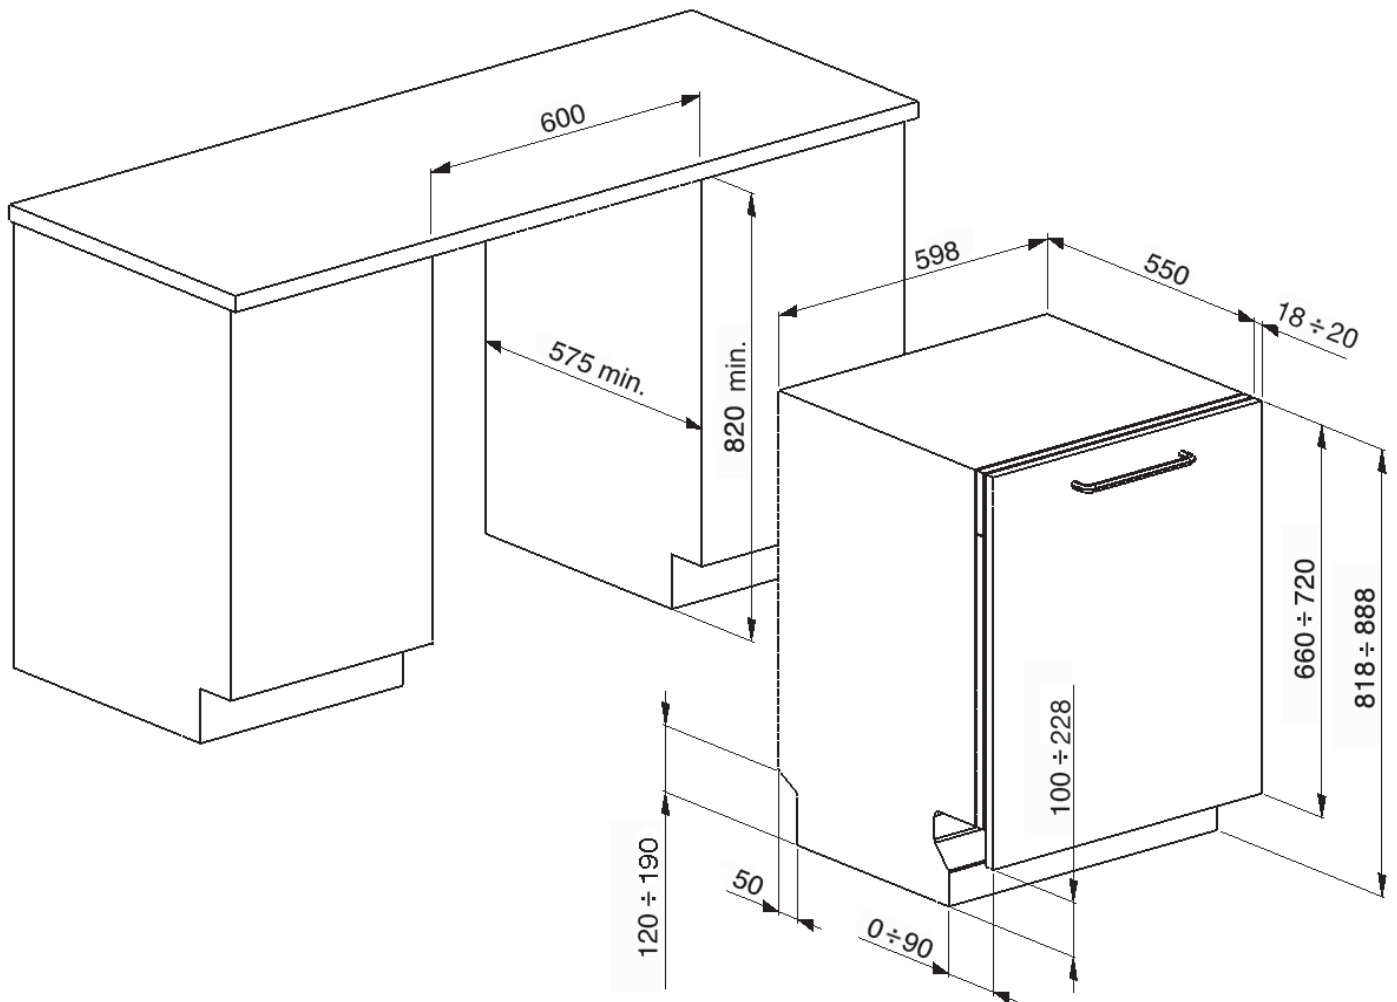

EAN 8017709278885

Size	598mmW x 570mmD x 818-888mmH
Capacity	14 Place settings
Finish	Fully integrated
Display	LED Lights
Programs	5
End of cycle indicator	Acoustic signal
Baskets	2 Levels + cutlery basket
Wash system	Orbital Wash System
Water softener	No
Temperatures	45°, 50°, 65°, 70°C
Features	Height adjustable top basket (3 levels) Self Balancing Hinges
Water connection	Hot or cold Water Connection (60°C Max)
Timer	3-6-9 Hours, with automatic soak
Filtration	Stainless steel 5 stage filter
Drying	Natural condenser drying
Safety	Total Acquastop
Noise	47dBA
Water usage	11.3 Litres
Power	1800 W 220-240V 50 Hz 10A

Intensive 65°

Ultraclean

PLEASE NOTE: drawings are not to scale. They are to assist only.  
WARNING: technical specifications and product sizes can be varied by the manufacturer without notice.  
Cutouts for appliances should only be by physical product measurements. The above information is indicative only.